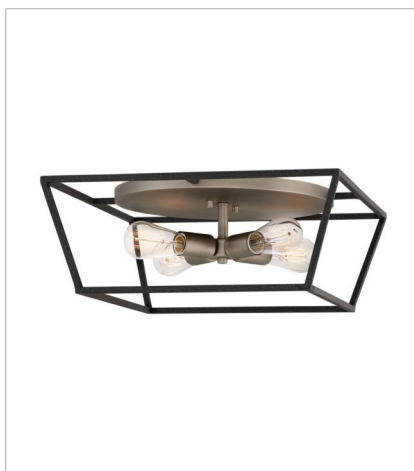

3331DZ
MEDIUM FLUSH MOUNT
18" W, 7.3" H
Socketed
4-14w Med. LED, 60w Equiv.

HINKLEY

HINKLEY
33000 Pin Oak Parkway
Avon Lake, OH 44012

PHONE: (440) 653-5500
Toll Free: 1 (800) 446-5539

hinkley.com