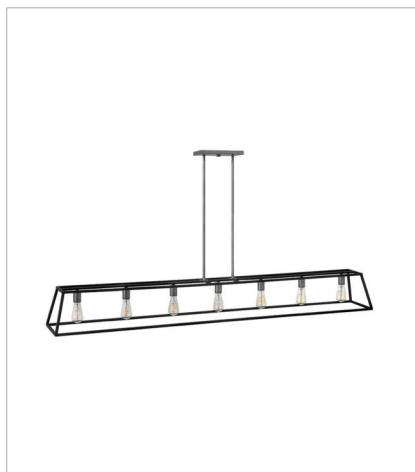

3355DZ
SEVEN LIGHT OPEN FRAME LINEAR
65" W, 9.8" H
Socketed
7-14w Med. LED, 100w Equiv.