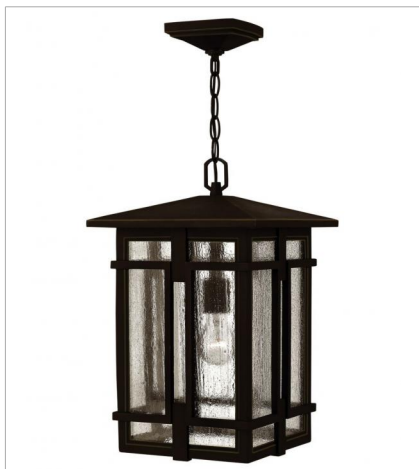

TUCKER

Tucker is a study in symmetry with clean geometric lines and proportions reinforced throughout its cast aluminum construction. The sturdy Oil Rubbed Bronze finish and clear seeded glass inspire a rustic lodge aesthetic.

FINISH: Oil Rubbed Bronze
GLASS: Clear Seedy

1960OZ
SMALL WALL MOUNT LANTERN
7" W, 11.5" H
Socket
1-100w Med.

1964OZ
MEDIUM WALL MOUNT LANTERN
9" W, 14.8" H
Socket
1-100w Med.

1965OZ
LARGE WALL MOUNT LANTERN
11" W, 18" H
Socket
1-100w Med.

1962OZ
LARGE HANGING LANTERN
11" W, 17.5" H
Socket
1-100w Med.

1961OZ
LARGE POST TOP OR PIER MOUN...
11" W, 20.5" H
Socket
1-100w Med.

HINKLEY

HINKLEY
33000 Pin Oak Parkway
Avon Lake, OH 44012

PHONE: (440) 653-5500
Toll Free: 1 (800) 446-5539