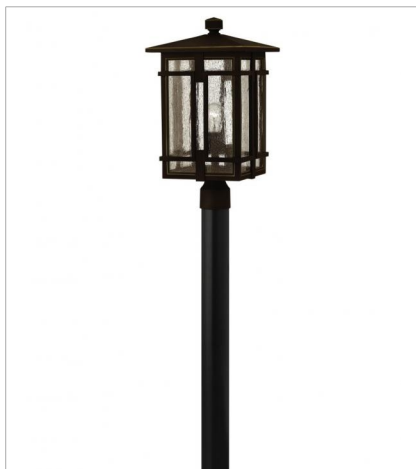

TUCKER

Tucker is a study in symmetry with clean geometric lines and proportions reinforced throughout its cast aluminum construction. The sturdy Oil Rubbed Bronze finish and clear seeded glass inspire a rustic lodge aesthetic.

FINISH: Oil Rubbed Bronze
GLASS: Clear Seedy

1960OZ
SMALL WALL MOUNT LANTERN
7" W, 11.5" H
Socket
1-100w Med.

1964OZ
MEDIUM WALL MOUNT LANTERN
9" W, 14.8" H
Socket
1-100w Med.

1965OZ
LARGE WALL MOUNT LANTERN
11" W, 18" H
Socket
1-100w Med.

1962OZ
LARGE HANGING LANTERN
11" W, 17.5" H
Socket
1-100w Med.

1961OZ
LARGE POST TOP OR PIER MOUN...
11" W, 20.5" H
Socket
1-100w Med.

HINKLEY

HINKLEY
33000 Pin Oak Parkway
Avon Lake, OH 44012

PHONE: (440) 653-5500
Toll Free: 1 (800) 446-5539