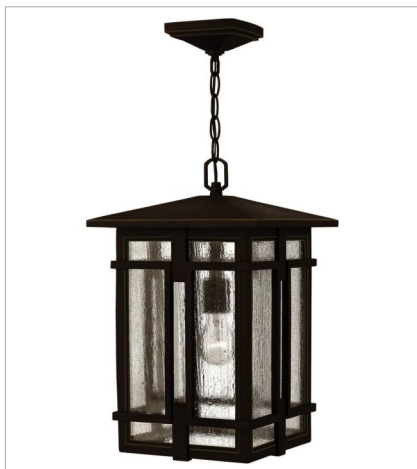

TUCKER

Tucker is a study in symmetry with clean geometric lines and proportions reinforced throughout its cast aluminum construction. The sturdy Oil Rubbed Bronze finish and clear seeded glass inspire a rustic lodge aesthetic.

FINISH: Oil Rubbed Bronze
GLASS: Clear Seedy

1960OZ
SMALL WALL MOUNT LANTERN
7" W, 11.5" H
Socketed
1-12w Med. LED, 100w Equiv.

1964OZ
MEDIUM WALL MOUNT LANTERN
9" W, 14.8" H
Socketed
1-12w Med. LED, 100w Equiv.

1965OZ
LARGE WALL MOUNT LANTERN
11" W, 18" H
Socketed
1-12w Med. LED, 100w Equiv.

1962OZ
LARGE HANGING LANTERN
11" W, 17.5" H
Socketed
1-12w Med. LED, 100w Equiv.

1961OZ
LARGE POST TOP OR PIER MOUN...
11" W, 20.5" H
Socketed
1-12w Med. LED, 100w Equiv.