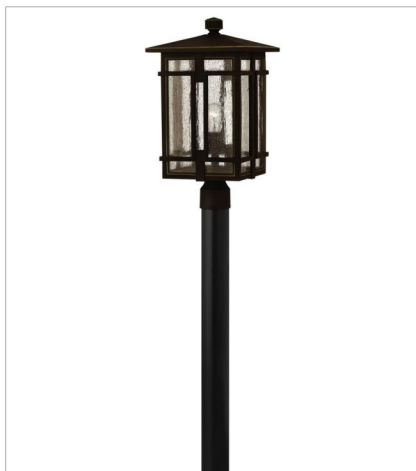

# TUCKER

Tucker is a study in symmetry with clean geometric lines and proportions reinforced throughout its cast aluminum construction. The sturdy Oil Rubbed Bronze finish and clear seeded glass inspire a rustic lodge aesthetic.

**FINISH:** Oil Rubbed Bronze  
**GLASS:** Clear Seedy

**1960OZ**  
SMALL WALL MOUNT LANTERN  
7" W, 11.5" H  
Socketed  
1-12w Med. LED, 100w Equiv.

**1964OZ**  
MEDIUM WALL MOUNT LANTERN  
9" W, 14.8" H  
Socketed  
1-12w Med. LED, 100w Equiv.

**1965OZ**  
LARGE WALL MOUNT LANTERN  
11" W, 18" H  
Socketed  
1-12w Med. LED, 100w Equiv.

**1962OZ**  
LARGE HANGING LANTERN  
11" W, 17.5" H  
Socketed  
1-12w Med. LED, 100w Equiv.

**1961OZ**  
LARGE POST TOP OR PIER MOUN...  
11" W, 20.5" H  
Socketed  
1-12w Med. LED, 100w Equiv.