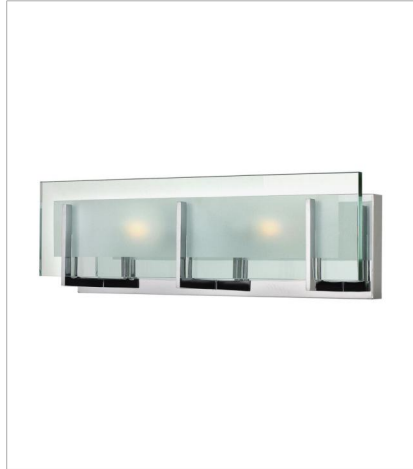

LATITUDE

Latitude is contemporary and sleek, finding its true beauty in the minimalist design. The slim glass panel features rectangular etching while the subtle, split fork frames add understated architectural style.

FINISH: Chrome
GLASS: Inside Etched Clear

5650CM
SINGLE LIGHT VANITY
5" W, 8" H
Socketed
1-60w G-9 *Included or 1-5w G9 LED, 60w
Equiv.

5652CM
TWO LIGHT VANITY
18" W, 5.5" H
Socketed
2-60w G-9 *Included or 2-5w G9 LED, 60w
Equiv.

5654CM
FOUR LIGHT VANITY
26" W, 5.5" H
Socketed
4-60w G-9 *Included or 4-5w G9 LED, 60w
Equiv.

5656CM
SIX LIGHT VANITY
37.5" W, 5.5" H
Socketed
6-60w G-9 *Included or 6-5w G9 LED, 60w
Equiv.

HINKLEY

HINKLEY
33000 Pin Oak Parkway
Avon Lake, OH 44012