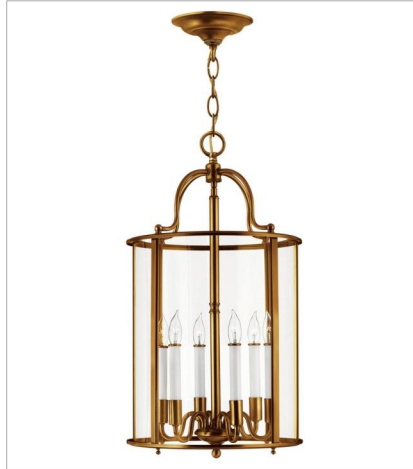

GENTRY

Gentry's traditional design is offered in three classic finishes, Heirloom Brass, Olde Bronze and Polished Nickel. The bent glass panels and candlestick design element add classic elegance to this timeless style.

FINISH: Heirloom Brass
GLASS: Clear

3474HR
MEDIUM SINGLE TIER
12" W, 19.8" H
Socketed
4-5w Cand. LED, 60w Equiv.

3478HR
LARGE SINGLE TIER
14" W, 25" H
Socketed
6-5w Cand. LED, 60w Equiv.

3472HR
EXTRA SMALL FLUSH MOUNT
9" W, 9.5" H
Socketed
2-5w Cand. LED, 40w Equiv.

3473HR
MEDIUM FLUSH MOUNT
11.5" W, 9.5" H
Socketed
3-5w Cand. LED, 40w Equiv.

HINKLEY

HINKLEY
33000 Pin Oak Parkway
Avon Lake, OH 44012

PHONE: (440) 653-5500
Toll Free: 1 (800) 446-5539

hinkley.com