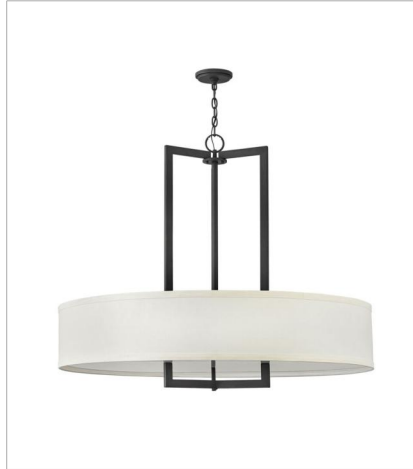

HAMPTON

Hampton is a modern transitional design, offering the ultimate in urban sophistication. The minimal, rectangular frame, paired with a decorative acrylic etched bottom lens, is softened by a contemporary off-white linen drum shade.

FINISH: Buckeye Bronze
SHADE: Off-White Linen Hardback

3202KZ
TWO LIGHT SCONCE
15" W, 12" H
Socketed
2-5w Cand. LED, 60w Equiv.

3204KZ
MEDIUM DRUM
26" W, 30.3" H
Socketed
3-14w Med. LED, 100w Equiv.

3205KZ
LARGE DRUM PENDANT
16" W, 32.8" H
Socketed

PHONE: (440) 653-5500
Toll Free: 1 (800) 446-5539

hinkley.com

HAMPTON

Hampton is a modern transitional design, offering the ultimate in urban sophistication. The minimal, rectangular frame, paired with a decorative acrylic etched bottom lens, is softened by a contemporary off-white linen drum shade.

FINISH: Buckeye Bronze
SHADE: Off-White Linen Hardback

3218KZ
FOUR LIGHT LINEAR
42" W, 26" H
Socketed
4-14w Med. LED, 100w Equiv.

3219KZ
LARGE DRUM PENDANT
40" W, 33.5" H
Socketed
9-14w Med. LED, 100w Equiv.