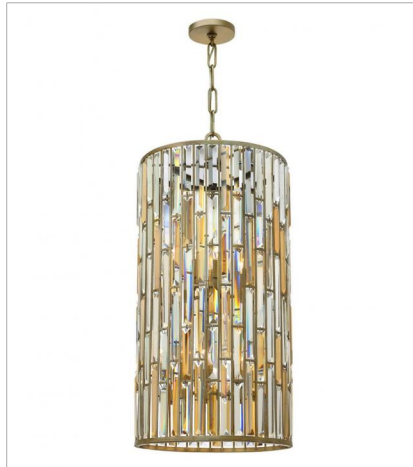

GEMMA

Gemma is a contemporary chandelier collection with stunning rectangular prisms of amber pearl and clear crystal set within a frame of Vintage Bronze or Silver Leaf to create a seamless sparkling, jewelry-like effect.

FINISH: Silver Leaf

FR33730SLF
TWO LIGHT SCONCE
8" W, 25.5" H
Socket
2-60w Cand.

FR33732SLF
TWO LIGHT SCONCE
12.3" W, 11" H
Socket
2-60w Cand.

FR33734SLF
SMALL DRUM
16" W, 15.8" H
Socket
3-60w Cand.

FR33735SLF
MEDIUM DRUM
21.3" W, 16" H
Socket
3-100w Med.

FR33736SLF
LARGE TWO TIER DRUM
16" W, 33.5" H
Socket
6-60w Cand.

FR33737SLF
SMALL PENDANT
10.3" W, 11.8" H
Socket
1-100w Med.

HINKLEY

HINKLEY
33000 Pin Oak Parkway
Avon Lake, OH 44012

PHONE: (440) 653-5500
Toll Free: 1 (800) 446-5539

hinkley.com

GEMMA

Gemma is a contemporary chandelier collection with stunning rectangular prisms of amber pearl and clear crystal set within a frame of Vintage Bronze or Silver Leaf to create a seamless sparkling, jewelry-like effect.