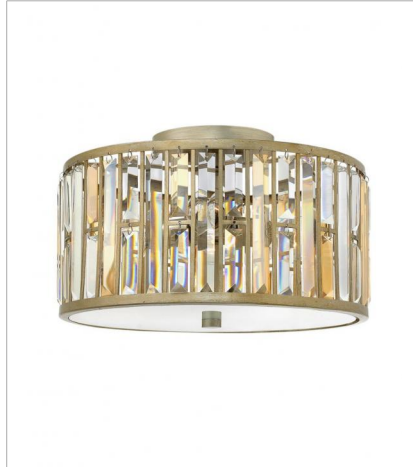

GEMMA

Gemma is a contemporary chandelier collection with stunning rectangular prisms of amber pearl and clear crystal set within a frame of Vintage Bronze or Silver Leaf to create a seamless sparkling, jewelry-like effect.

FINISH: Silver Leaf

FR33730SLF
TWO LIGHT SCONCE
8" W, 25.5" H
Socket
2-60w Cand.

FR33732SLF
TWO LIGHT SCONCE
12.3" W, 11" H
Socket
2-60w Cand.

FR33734SLF
SMALL DRUM
16" W, 15.8" H
Socket
3-60w Cand.

FR33735SLF
MEDIUM DRUM
21.3" W, 16" H
Socket
3-100w Med.

hinkley.com

GEMMA

Gemma is a contemporary chandelier collection with stunning rectangular prisms of amber pearl and clear crystal set within a frame of Vintage Bronze or Silver Leaf to create a seamless sparkling, jewelry-like effect.

FINISH: Silver Leaf

FR33738SLF
SIX LIGHT LINEAR
45" W, 10.3" H
Socket
6-100w Med.

FR33731SLF
MEDIUM FLUSH MOUNT
16.5" W, 9.3" H
Socket
3-100w Med.