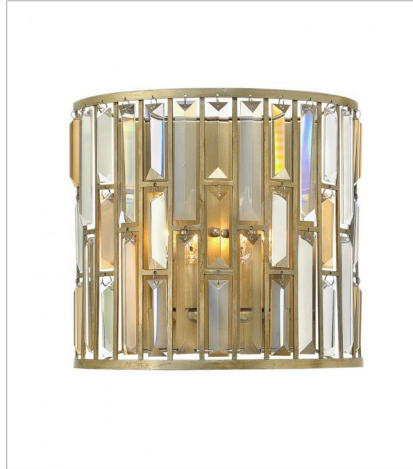

GEMMA

Gemma is a contemporary chandelier collection with stunning rectangular prisms of amber pearl and clear crystal set within a frame of Vintage Bronze or Silver Leaf to create a seamless sparkling, jewelry-like effect.

FINISH: Silver Leaf

FR33730SLF
TWO LIGHT SCONCE
8" W, 25.5" H
Socket
2-60w Cand.

FR33732SLF
TWO LIGHT SCONCE
12.3" W, 11" H
Socket
2-60w Cand.

FR33734SLF
SMALL DRUM
16" W, 15.8" H
Socket
3-60w Cand.

FR33735SLF
MEDIUM DRUM
21.3" W, 16" H
Socket
3-100w Med.

hinkley.com

GEMMA

Gemma is a contemporary chandelier collection with stunning rectangular prisms of amber pearl and clear crystal set within a frame of Vintage Bronze or Silver Leaf to create a seamless sparkling, jewelry-like effect.