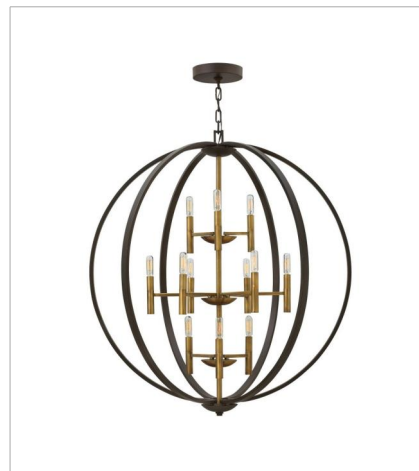

EUCLID

Euclid is a unique style that defies trends. Blending traditional warmth and contemporary flair, its bold proportions and rich two-tone finish create a stunning silhouette.

FINISH: Spanish Bronze with Heirloom Brass accents

3460SB
LARGE TWO LIGHT SCONCE
9.5" W, 20" H
Socketed
2-5w Cand. LED, 60w Equiv.

3464SB
DOUBLE XL THREE TIER ORB CH...
44" W, 49" H
Socketed
16-5w Cand. LED, 60w Equiv.

3465SB
EXTRA LARGE ORB CHANDELIER
52" W, 58.5" H
Socketed
16-5w Cand. LED, 60w Equiv.

3466SB
SMALL ORB CHANDELIER
21.3" W, 25.8" H
Socketed
6-5w Cand. LED, 60w Equiv.

3468SB
MEDIUM TWO TIER ORB
28.3" W, 33" H
Socketed
8-5w Cand. LED, 60w Equiv.

3469SB
DOUBLE XL THREE TIER ORB
36" W, 41" H
Socketed
12-5w Cand. LED, 60w Equiv.