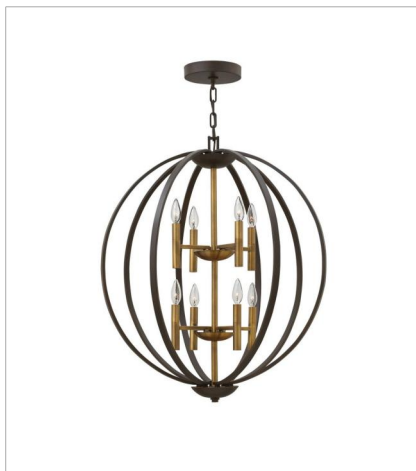

EUCLID

Euclid is a unique style that defies trends. Blending traditional warmth and contemporary flair, its bold proportions and rich two-tone finish create a stunning silhouette.

FINISH: Spanish Bronze with Heirloom Brass accents

3460SB
LARGE TWO LIGHT SCONCE
9.5" W, 20" H
Socketed
2-5w Cand. LED, 60w Equiv.

3464SB
DOUBLE XL THREE TIER ORB CH...
44" W, 49" H
Socketed
16-5w Cand. LED, 60w Equiv.

3465SB
EXTRA LARGE ORB CHANDELIER
52" W, 58.5" H
Socketed
16-5w Cand. LED, 60w Equiv.

3466SB
SMALL ORB CHANDELIER
21.3" W, 25.8" H
Socketed
6-5w Cand. LED, 60w Equiv.

3468SB
MEDIUM TWO TIER ORB
28.3" W, 33" H
Socketed
8-5w Cand. LED, 60w Equiv.

3469SB
DOUBLE XL THREE TIER ORB
36" W, 41" H
Socketed
12-5w Cand. LED, 60w Equiv.