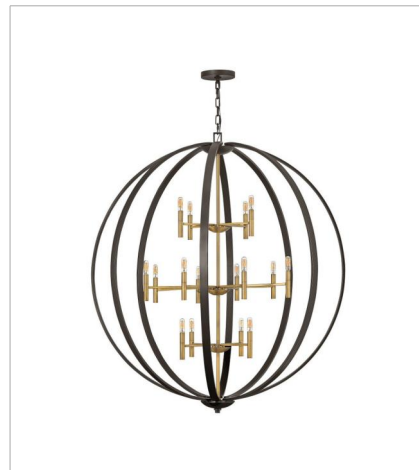

EUCLID

Euclid is a unique style that defies trends. Blending traditional warmth and contemporary flair, its bold proportions and rich two-tone finish create a stunning silhouette.

FINISH: Spanish Bronze with Heirloom Brass accents

3460SB
LARGE TWO LIGHT SCONCE
9.5" W, 20" H
Socketed
2-5w Cand. LED, 60w Equiv.

3464SB
DOUBLE XL THREE TIER ORB CH...
44" W, 49" H
Socketed
16-5w Cand. LED, 60w Equiv.

3465SB
EXTRA LARGE ORB CHANDELIER
52" W, 58.5" H
Socketed
16-5w Cand. LED, 60w Equiv.

3466SB
SMALL ORB CHANDELIER
21.3" W, 25.8" H
Socketed
6-5w Cand. LED, 60w Equiv.

3468SB
MEDIUM TWO TIER ORB
28.3" W, 33" H
Socketed
8-5w Cand. LED, 60w Equiv.

3469SB
DOUBLE XL THREE TIER ORB
36" W, 41" H
Socketed
12-5w Cand. LED, 60w Equiv.