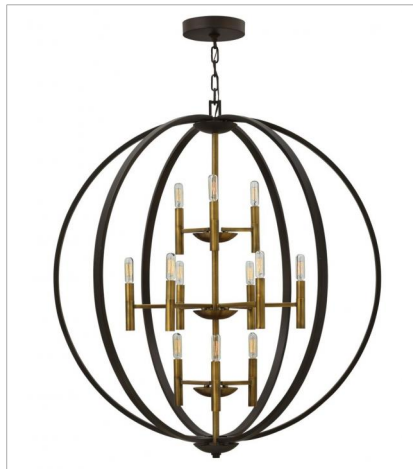

EUCLID

Euclid is a unique style that defies trends. Blending traditional warmth and contemporary flair, its bold proportions and rich two-tone finish create a stunning silhouette.

FINISH: Spanish Bronze with Heirloom Brass accents

3464SB
EXTRA LARGE THREE TIER ORB
44" W, 49" H
Socket
16-60w Cand.

3465SB
EXTRA LARGE ORB
52" W, 58.5" H
Socket
16-60w Cand.

3466SB
MEDIUM ORB
21.3" W, 25.8" H
Socket
6-60w Cand.

3468SB
LARGE TWO TIER ORB
28.3" W, 33" H
Socket
8-60w Cand.

3469SB
LARGE THREE TIER ORB
36" W, 41" H
Socket
12-60w Cand.

3460SB
TWO LIGHT SCONCE
9.5" W, 20" H
Socket
2-60w Cand.

HINKLEY

HINKLEY
33000 Pin Oak Parkway
Avon Lake, OH 44012

PHONE: (440) 653-5500
Toll Free: 1 (800) 446-5539