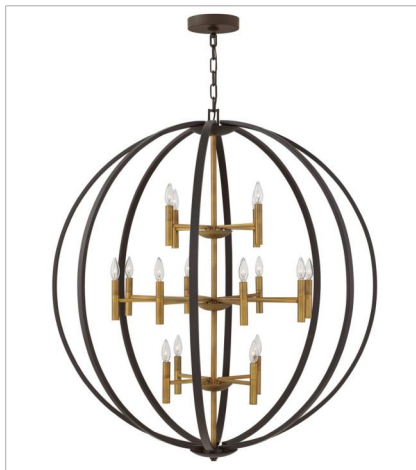

EUCLID

Euclid is a unique style that defies trends. Blending traditional warmth and contemporary flair, its bold proportions and rich two-tone finish create a stunning silhouette.

FINISH: Spanish Bronze with Heirloom Brass accents

3460SB
TWO LIGHT SCONCE
9.5" W, 20" H
Socketed
2-5w Cand. LED, 60w Equiv.

3464SB
DOUBLE XL THREE TIER ORB CH...
44" W, 49" H
Socketed
16-5w Cand. LED, 60w Equiv.

3465SB
EXTRA LARGE ORB CHANDELIER
52" W, 58.5" H
Socketed
16-5w Cand. LED, 60w Equiv.

3466SB
MEDIUM ORB
21.3" W, 25.8" H
Socketed
6-5w Cand. LED, 60w Equiv.

3468SB
LARGE TWO TIER ORB
28.3" W, 33" H
Socketed
8-5w Cand. LED, 60w Equiv.

3469SB
DOUBLE XL THREE TIER ORB
36" W, 41" H
Socketed
12-5w Cand. LED, 60w Equiv.