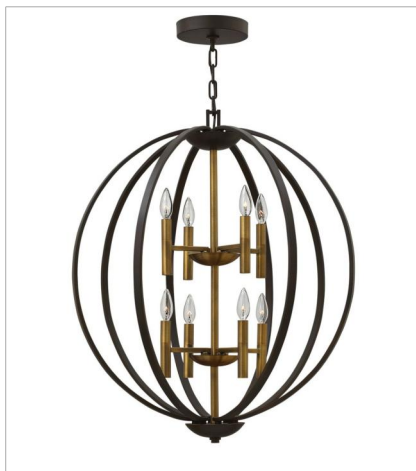

EUCLID

Euclid is a unique style that defies trends. Blending traditional warmth and contemporary flair, its bold proportions and rich two-tone finish create a stunning silhouette.

FINISH: Spanish Bronze with Heirloom Brass accents

3460SB
TWO LIGHT SCONCE
9.5" W, 20" H
Socketed
2-5w Cand. LED, 60w Equiv.

3464SB
DOUBLE XL THREE TIER ORB CH...
44" W, 49" H
Socketed
16-5w Cand. LED, 60w Equiv.

3465SB
EXTRA LARGE ORB CHANDELIER
52" W, 58.5" H
Socketed
16-5w Cand. LED, 60w Equiv.

3466SB
MEDIUM ORB
21.3" W, 25.8" H
Socketed
6-5w Cand. LED, 60w Equiv.

3468SB
LARGE TWO TIER ORB
28.3" W, 33" H
Socketed
8-5w Cand. LED, 60w Equiv.

3469SB
DOUBLE XL THREE TIER ORB
36" W, 41" H
Socketed
12-5w Cand. LED, 60w Equiv.