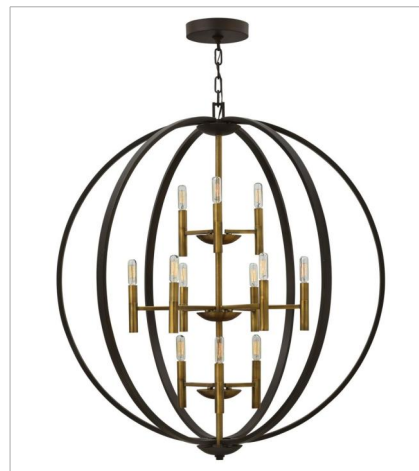

EUCLID

Euclid is a unique style that defies trends. Blending traditional warmth and contemporary flair, its bold proportions and rich two-tone finish create a stunning silhouette.

FINISH: Spanish Bronze with Heirloom Brass accents

3460SB
TWO LIGHT SCONCE
9.5" W, 20" H
Socketed
2-5w Cand. LED, 60w Equiv.

3464SB
DOUBLE XL THREE TIER ORB CH...
44" W, 49" H
Socketed
16-5w Cand. LED, 60w Equiv.

3465SB
EXTRA LARGE ORB CHANDELIER
52" W, 58.5" H
Socketed
16-5w Cand. LED, 60w Equiv.

3466SB
MEDIUM ORB
21.3" W, 25.8" H
Socketed
6-5w Cand. LED, 60w Equiv.

3468SB
LARGE TWO TIER ORB
28.3" W, 33" H
Socketed
8-5w Cand. LED, 60w Equiv.

3469SB
DOUBLE XL THREE TIER ORB
36" W, 41" H
Socketed
12-5w Cand. LED, 60w Equiv.