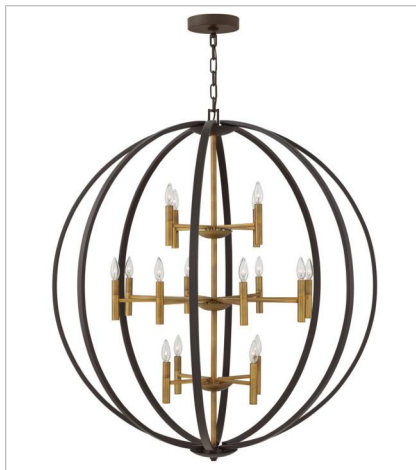

EUCLID

Euclid is a unique style that defies trends. Blending traditional warmth and contemporary flair, its bold proportions and rich two-tone finish create a stunning silhouette.

FINISH: Spanish Bronze with Heirloom Brass accents

3460SB
TWO LIGHT SCONCE
9.5" W, 20" H
Socketed
2-5w Cand. LED, 60w Equiv.

3464SB
DOUBLE XL THREE TIER ORB CH...
44" W, 49" H
Socketed
16-5w Cand. LED, 60w Equiv.

3465SB
EXTRA LARGE ORB CHANDELIER
52" W, 58.5" H
Socketed
16-5w Cand. LED, 60w Equiv.

3466SB
MEDIUM ORB
21.3" W, 25.8" H
Socketed
6-5w Cand. LED, 60w Equiv.

3468SB
LARGE TWO TIER ORB
28.3" W, 33" H
Socketed
8-5w Cand. LED, 60w Equiv.

3469SB
DOUBLE XL THREE TIER ORB
36" W, 41" H
Socketed
12-5w Cand. LED, 60w Equiv.