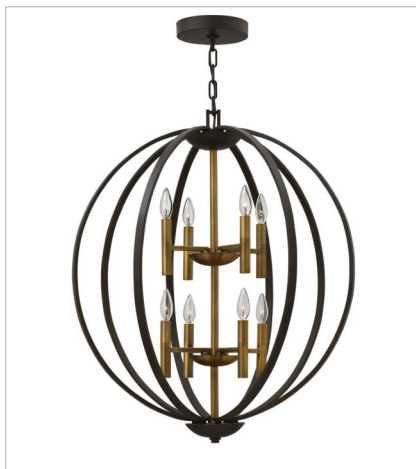

EUCLID

Euclid is a unique style that defies trends. Blending traditional warmth and contemporary flair, its bold proportions and rich two-tone finish create a stunning silhouette.

FINISH: Spanish Bronze with Heirloom Brass accents

3460SB
TWO LIGHT SCONCE
9.5" W, 20" H
Socketed
2-5w Cand. LED, 60w Equiv.

3464SB
DOUBLE XL THREE TIER ORB CH...
44" W, 49" H
Socketed
16-5w Cand. LED, 60w Equiv.

3465SB
EXTRA LARGE ORB CHANDELIER
52" W, 58.5" H
Socketed
16-5w Cand. LED, 60w Equiv.

3466SB
MEDIUM ORB
21.3" W, 25.8" H
Socketed
6-5w Cand. LED, 60w Equiv.

3468SB
LARGE TWO TIER ORB
28.3" W, 33" H
Socketed
8-5w Cand. LED, 60w Equiv.

3469SB
DOUBLE XL THREE TIER ORB
36" W, 41" H
Socketed
12-5w Cand. LED, 60w Equiv.