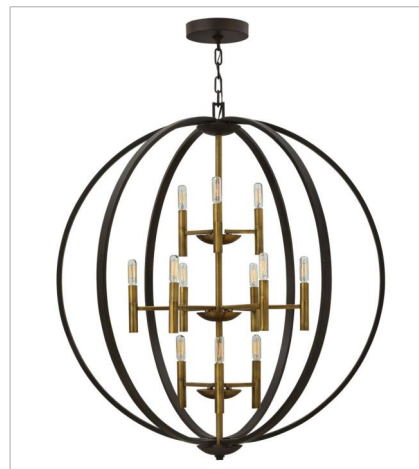

EUCLID

Euclid is a unique style that defies trends. Blending traditional warmth and contemporary flair, its bold proportions and rich two-tone finish create a stunning silhouette.

FINISH: Spanish Bronze with Heirloom Brass accents

3460SB
TWO LIGHT SCONCE
9.5" W, 20" H
Socketed
2-5w Cand. LED, 60w Equiv.

3464SB
DOUBLE XL THREE TIER ORB CH...
44" W, 49" H
Socketed
16-5w Cand. LED, 60w Equiv.

3465SB
EXTRA LARGE ORB CHANDELIER
52" W, 58.5" H
Socketed
16-5w Cand. LED, 60w Equiv.

3466SB
MEDIUM ORB
21.3" W, 25.8" H
Socketed
6-5w Cand. LED, 60w Equiv.

3468SB
LARGE TWO TIER ORB
28.3" W, 33" H
Socketed
8-5w Cand. LED, 60w Equiv.

3469SB
DOUBLE XL THREE TIER ORB
36" W, 41" H
Socketed
12-5w Cand. LED, 60w Equiv.