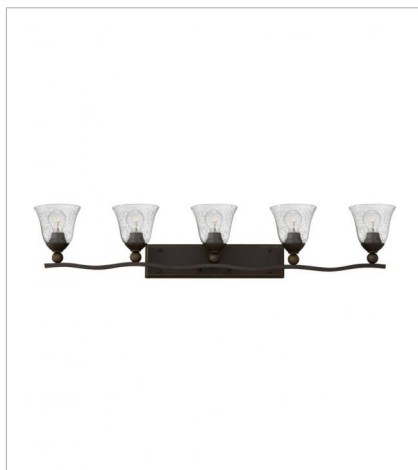

**FINISH:** Olde Bronze with Clear Seedy glass  
**GLASS:** Clear Seedy

**4650OB-CL**  
SINGLE LIGHT SCONCE  
7.8" W, 8.5" H  
Socket  
1-100w Med.

**4671OB-CL**  
SINGLE LIGHT SCONCE  
8" W, 26" H  
Socket  
1-100w Med.

**5894OB-CL**  
FOUR LIGHT VANITY  
35.8" W, 8.8" H  
Socket  
4-100w Med.

**FINISH:** Olde Bronze with Clear Seedy glass  
**GLASS:** Clear Seedy

**5895OB-CL**  
FIVE LIGHT VANITY  
45.8" W, 8.8" H  
Socket  
5-100w Med.

**4652OB-CL**  
LARGE PENDANT  
23.3" W, 26.3" H  
Socket  
3-100w Med.