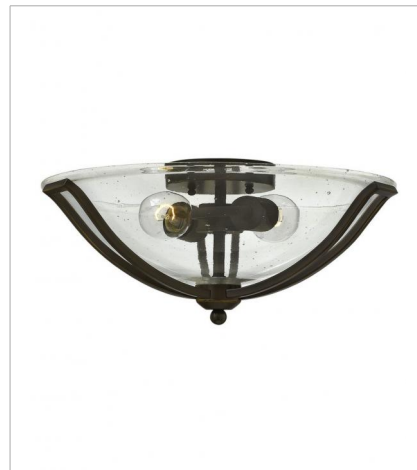

# BOLLA

The graceful lines of Bolla's sweeping double arms create a soft elegance while heavy cast spheres perched at the tips add to its innovative style. The strong proportions of the arms contrast with the subtle bell shaped glass, combining both traditional and modern details.

**FINISH:** Olde Bronze with Clear Seedy glass  
**GLASS:** Clear Seedy

**4650OB-CL**  
SINGLE LIGHT SCONCE  
7.8" W, 8.5" H  
Socket  
1-100w Med.

**4671OB-CL**  
SINGLE LIGHT SCONCE  
8" W, 26" H  
Socket  
1-100w Med.

**4660OB-CL**  
SMALL FLUSH MOUNT  
16.8" W, 8" H  
Socket  
2-75w Med.

**5892OB-CL**  
TWO LIGHT VANITY  
16" W, 8.8" H  
Socket  
2-100w Med.

**5893OB-CL**  
THREE LIGHT VANITY  
26" W, 8.8" H  
Socket  
3-100w Med.

**5894OB-CL**  
FOUR LIGHT VANITY  
35.8" W, 8.8" H  
Socket  
4-100w Med.