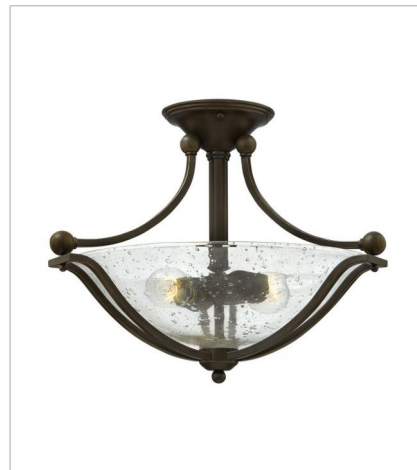

**FINISH:** Olde Bronze with Clear Seedy glass  
**GLASS:** Clear Seedy

**4650OB-CL**  
SINGLE LIGHT SCONCE  
7.8" W, 8.5" H  
Socket  
1-100w Med.

**4671OB-CL**  
SINGLE LIGHT SCONCE  
8" W, 26" H  
Socket  
1-100w Med.

**FINISH:** Olde Bronze with Clear Seedy glass  
**GLASS:** Clear Seedy

**5895OB-CL**  
FIVE LIGHT VANITY  
45.8" W, 8.8" H  
Socket  
5-100w Med.

**4652OB-CL**  
LARGE PENDANT  
23.3" W, 26.3" H  
Socket  
3-100w Med.

# BOLLA

The graceful lines of Bolla's sweeping double arms create a soft elegance while heavy cast spheres perched at the tips add to its innovative style. The strong proportions of the arms contrast with the subtle bell shaped glass, combining both traditional and modern details.

**FINISH:** Olde Bronze with Clear Seedy glass  
**GLASS:** Clear Seedy

**4659OB-CL**  
EXTRA LARGE THREE TIER  
48" W, 48.5" H  
Socket  
18-60w Med.

**4667OB-CL**  
SMALL PENDANT  
7.8" W, 7.3" H  
Socket  
1-100w Med.