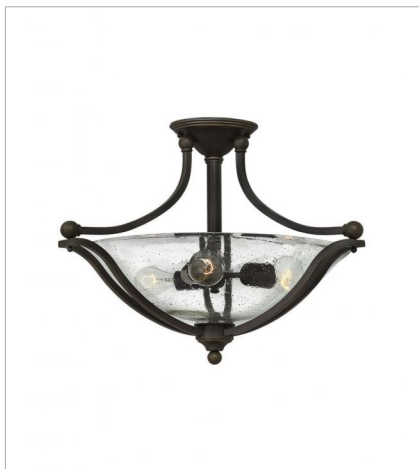

**FINISH:** Olde Bronze with Clear Seedy glass  
**GLASS:** Clear Seedy

**4650OB-CL**  
SINGLE LIGHT SCONCE  
7.8" W, 8.5" H  
Socket  
1-100w Med.

**4671OB-CL**  
SINGLE LIGHT SCONCE  
8" W, 26" H  
Socket  
1-100w Med.

**FINISH:** Olde Bronze with Clear Seedy glass  
**GLASS:** Clear Seedy

**4659OB-CL**  
EXTRA LARGE THREE TIER  
48" W, 48.5" H  
Socket  
18-60w Med.

**4667OB-CL**  
SMALL PENDANT  
7.8" W, 7.3" H  
Socket  
1-100w Med.

**4651OB-CL**  
SMALL SEMI-FLUSH MOUNT  
19.3" W, 14.3" H  
Socket  
2-100w Med.

**4669OB-CL**  
LARGE SEMI-FLUSH MOUNT  
23.3" W, 16" H  
Socket  
3-100w Med.