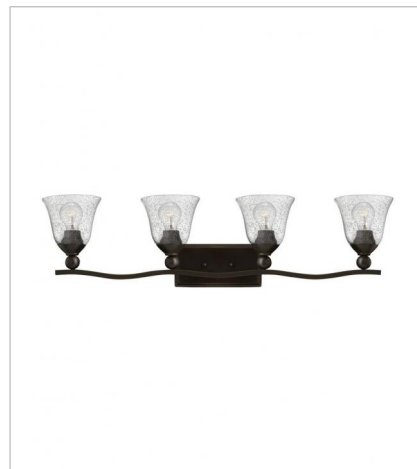

# BOLLA

The graceful lines of Bolla's sweeping double arms create a soft elegance while heavy cast spheres perched at the tips add to its innovative style. The strong proportions of the arms contrast with the subtle bell shaped glass, combining both traditional and modern details.

**FINISH:** Olde Bronze with Clear Seedy glass  
**GLASS:** Clear Seedy

**4650OB-CL**  
SINGLE LIGHT SCONCE  
7.8" W, 8.5" H  
Socket  
1-100w Med.

**4671OB-CL**  
SINGLE LIGHT SCONCE  
8" W, 26" H  
Socket  
1-100w Med.

**4660OB-CL**  
SMALL FLUSH MOUNT  
16.8" W, 8" H  
Socket  
2-75w Med.

**5892OB-CL**  
TWO LIGHT VANITY  
16" W, 8.8" H  
Socket  
2-100w Med.

**5893OB-CL**  
THREE LIGHT VANITY  
26" W, 8.8" H  
Socket  
3-100w Med.

**5894OB-CL**  
FOUR LIGHT VANITY  
35.8" W, 8.8" H  
Socket  
4-100w Med.