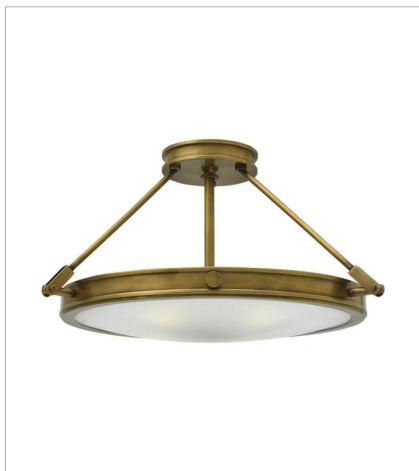

COLLIER

Collier's mid-century silhouette incorporates the best in retro simplicity. Cast knobs, hinges and stems in a Heritage Brass finish convey sleek elegance for a look that is at once modern and timeless.

FINISH: Heritage Brass
GLASS: Clear Seedy, Etched

3380HB
SINGLE LIGHT SCONCE
5" W, 16.8" H
Socketed
1-14w Med. LED, 100w Equiv.

3384HB
MEDIUM PENDANT
21.5" W, 24.5" H
Socketed
4-5w Cand. LED, 60w Equiv.

3381HB
SMALL SEMI-FLUSH MOUNT
16.5" W, 9.3" H
Socketed
3-5w Cand. LED, 60w Equiv.

3382HB
MEDIUM SEMI-FLUSH MOUNT
22" W, 11.5" H
Socketed
4-5w Cand. LED, 60w Equiv.

HINKLEY

HINKLEY
33000 Pin Oak Parkway
Avon Lake, OH 44012