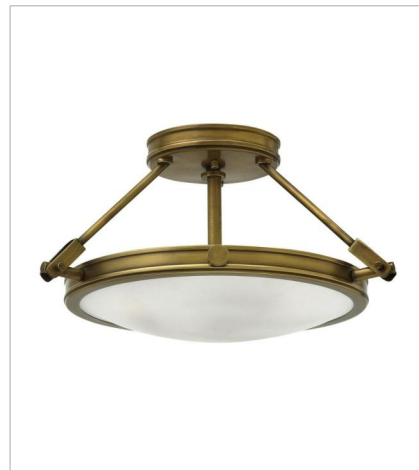

COLLIER

Collier's mid-century silhouette incorporates the best in retro simplicity. Cast knobs, hinges and stems in a Heritage Brass finish convey sleek elegance for a look that is at once modern and timeless.

FINISH: Heritage Brass
GLASS: Clear Seedy, Etched

3380HB
SINGLE LIGHT SCONCE
5" W, 16.8" H
Socketed
1-14w Med. LED, 100w Equiv.

3384HB
MEDIUM PENDANT
21.5" W, 24.5" H
Socketed
4-5w Cand. LED, 60w Equiv.

3381HB
SMALL SEMI-FLUSH MOUNT
16.5" W, 9.3" H
Socketed
3-5w Cand. LED, 60w Equiv.

3382HB
MEDIUM SEMI-FLUSH MOUNT
22" W, 11.5" H
Socketed
4-5w Cand. LED, 60w Equiv.

HINKLEY

HINKLEY
33000 Pin Oak Parkway
Avon Lake, OH 44012