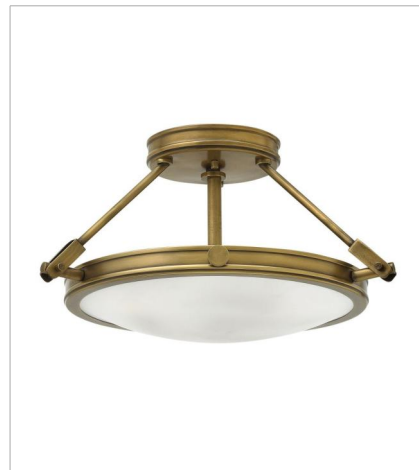

COLLIER

Collier's midcentury silhouette incorporates the best in retro simplicity. Cast knobs, hinges and stems in a variety of finishes convey sleek elegance for a look that is at once modern and timeless.

FINISH: Heritage Brass
GLASS: Clear Seedy, Etched

3380HB
MEDIUM SINGLE LIGHT SCONCE
5" W, 16.8" H
Socketed
1-14w Med. LED, 100w Equiv.

3384HB
SMALL PENDANT
21.5" W, 24.5" H
Socketed
4-5w Cand. LED, 60w Equiv.

3381HB
MEDIUM SEMI-FLUSH MOUNT
15.3" W, 9.3" H
Socketed
3-5w Cand. LED, 60w Equiv.

3382HB
MEDIUM SEMI-FLUSH MOUNT
22" W, 11.5" H
Socketed
4-5w Cand. LED, 60w Equiv.