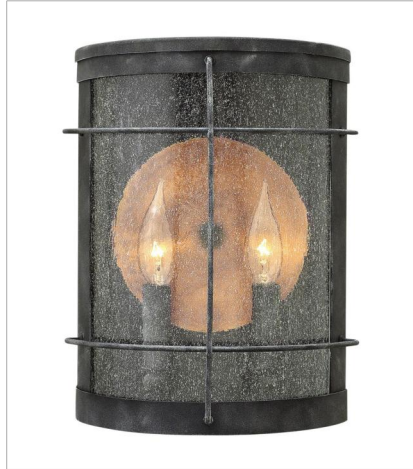

NEWPORT

Newport is an early American classic pocket lantern featuring an optional copper reflector. Constructed in aluminum with the same quality as the traditional wharf light that served as its inspiration, the wire cage in Aged Zinc also features authentic rivet details and clear seedy glass to shield the light source.

FINISH: Aged Zinc
GLASS: Clear Seedy

2620DZ
SMALL WALL MOUNT LANTERN
7" W, 9.3" H
Socketed
1-5w Cand. LED, 60w Equiv.

2624DZ
MEDIUM WALL MOUNT LANTERN
9" W, 12" H
Socketed
2-5w Cand. LED, 60w Equiv.

2625DZ
LARGE WALL MOUNT LANTERN
9" W, 16" H
Socketed
3-5w Cand. LED, 60w Equiv.