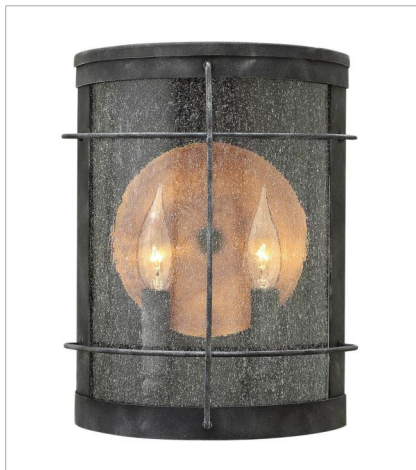

# NEWPORT

Newport is an early American classic pocket lantern featuring an optional copper reflector. Constructed in aluminum with the same quality as the traditional wharf light that served as its inspiration, the wire cage in Aged Zinc also features authentic rivet details and clear seedy glass to shield the light source.

**FINISH:** Aged Zinc  
**GLASS:** Clear Seedy

**2620DZ**  
SMALL WALL MOUNT LANTERN  
7" W, 9.3" H  
Socketed  
1-5w Cand. LED, 60w Equiv.

**2624DZ**  
MEDIUM WALL MOUNT LANTERN  
9" W, 12" H  
Socketed  
2-5w Cand. LED, 60w Equiv.

**2625DZ**  
LARGE WALL MOUNT LANTERN  
9" W, 16" H  
Socketed  
3-5w Cand. LED, 60w Equiv.