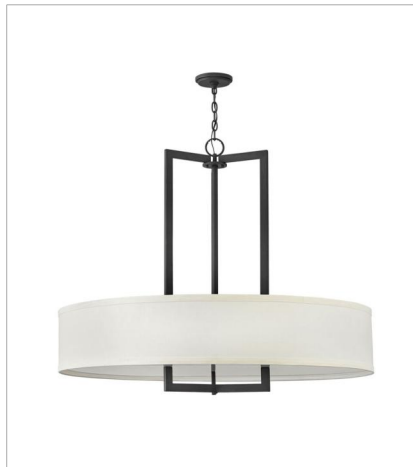

HAMPTON

Hampton is a modern transitional design, offering the ultimate in urban sophistication. The minimal, rectangular frame, paired with a decorative acrylic etched bottom lens, is softened by a contemporary off-white linen drum shade.

FINISH: Buckeye Bronze
SHADE: Off-White Linen Hardback

3202KZ
TWO LIGHT SCONCE
15" W, 12" H
Socketed
2-5w Cand. LED, 60w Equiv.

3204KZ
MEDIUM DRUM
26" W, 30.3" H
Socketed
3-14w Med. LED, 100w Equiv.

3214KZ
MEDIUM SINGLE TIER
29" W, 24" H
Socketed

3218KZ
FOUR LIGHT LINEAR
42" W, 26" H
Socketed
4-14w Med. LED, 100w Equiv.

3219KZ
LARGE DRUM PENDANT
40" W, 33.5" H
Socketed
9-14w Med. LED, 100w Equiv.

3200KZ
SMALL SEMI-FLUSH MOUNT
15" W, 11.8" H
Socketed
3-14w Med. LED, 60w Equiv.

FINISH: Buckeye Bronze
SHADE: Off-White Linen Hardback

3201KZ
MEDIUM SEMI-FLUSH MOUNT
20" W, 12" H
Socketed
3-14w Med. LED, 75w Equiv.

3211KZ
LARGE SEMI-FLUSH MOUNT
26" W, 14.5" H
Socketed
3-14w Med. LED, 100w Equiv.