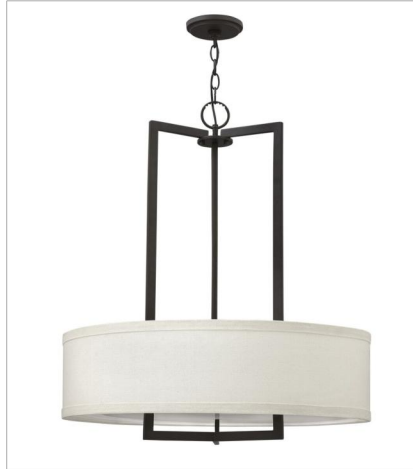

HAMPTON

Hampton is a modern transitional design, offering the ultimate in urban sophistication. The minimal, rectangular frame, paired with a decorative acrylic etched bottom lens, is softened by a contemporary off-white linen drum shade.

FINISH: Buckeye Bronze
SHADE: Off-White Linen Hardback

3202KZ
TWO LIGHT SCONCE
15" W, 12" H
Socketed
2-5w Cand. LED, 60w Equiv.

3204KZ
MEDIUM DRUM
26" W, 30.3" H
Socketed
3-14w Med. LED, 100w Equiv.

3214KZ
MEDIUM SINGLE TIER
29" W, 24" H
Socketed

3218KZ
FOUR LIGHT LINEAR
42" W, 26" H
Socketed
4-14w Med. LED, 100w Equiv.

3219KZ
LARGE DRUM PENDANT
40" W, 33.5" H
Socketed
9-14w Med. LED, 100w Equiv.

3200KZ
SMALL SEMI-FLUSH MOUNT
15" W, 11.8" H
Socketed
3-14w Med. LED, 60w Equiv.

FINISH: Buckeye Bronze
SHADE: Off-White Linen Hardback

3201KZ
MEDIUM SEMI-FLUSH MOUNT
20" W, 12" H
Socketed
3-14w Med. LED, 75w Equiv.

3211KZ
LARGE SEMI-FLUSH MOUNT
26" W, 14.5" H
Socketed
3-14w Med. LED, 100w Equiv.