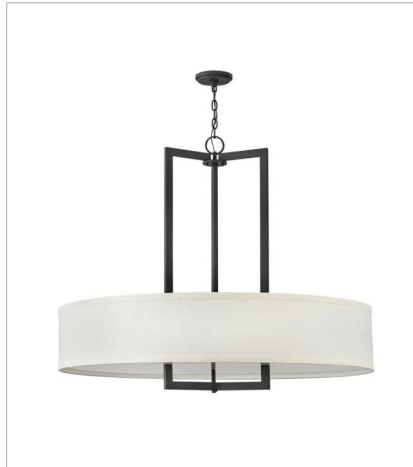

HAMPTON

Hampton is a modern transitional design, offering the ultimate in urban sophistication. The minimal, rectangular frame, paired with a decorative acrylic etched bottom lens, is softened by a contemporary off-white linen drum shade.

FINISH: Buckeye Bronze
SHADE: Off-White Linen Hardback

3202KZ
TWO LIGHT SCONCE
15" W, 12" H
Socketed
2-5w Cand. LED, 60w Equiv.

3204KZ
MEDIUM DRUM
26" W, 30.3" H
Socketed
3-14w Med. LED, 100w Equiv.

3214KZ
MEDIUM SINGLE TIER
29" W, 24" H
Socketed

3218KZ
FOUR LIGHT LINEAR
42" W, 26" H
Socketed
4-14w Med. LED, 100w Equiv.

3219KZ
LARGE DRUM PENDANT
40" W, 33.5" H
Socketed
9-14w Med. LED, 100w Equiv.

3200KZ
SMALL SEMI-FLUSH MOUNT
15" W, 11.8" H
Socketed
3-14w Med. LED, 60w Equiv.

FINISH: Buckeye Bronze
SHADE: Off-White Linen Hardback

3201KZ
MEDIUM SEMI-FLUSH MOUNT
20" W, 12" H
Socketed
3-14w Med. LED, 75w Equiv.

3211KZ
LARGE SEMI-FLUSH MOUNT
26" W, 14.5" H
Socketed
3-14w Med. LED, 100w Equiv.