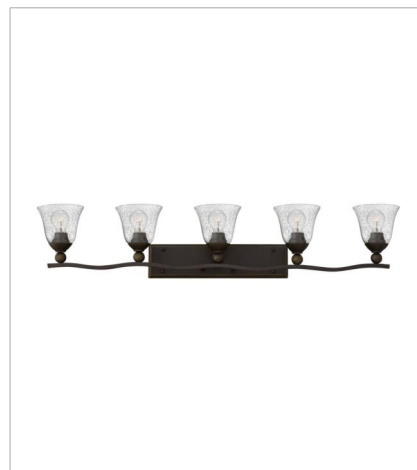

# BOLLA

The graceful lines of Bolla create a soft elegance, while the solid brass construction and heavy cast ball transitions add to its innovative style.

**FINISH:** Olde Bronze  
**GLASS:** Clear Seedy, Etched Opal

**5893OB-CL**  
THREE LIGHT VANITY  
26" W, 8.8" H  
Socketed  
3-14w Med. LED, 100w Equiv.

**5894OB-CL**  
FOUR LIGHT VANITY  
35.8" W, 8.8" H  
Socketed  
4-14w Med. LED, 100w Equiv.

**5895OB-CL**  
FIVE LIGHT VANITY  
45.8" W, 8.8" H  
Socketed

**4652OB-OPAL**  
LARGE PENDANT  
23.3" W, 26.3" H  
Socketed

**4651OB-OPAL**  
SMALL SEMI-FLUSH MOUNT  
19.3" W, 14.3" H  
Socketed

**4660OB-OPAL**  
SMALL FLUSH MOUNT  
16.8" W, 8" H  
Socketed  
2-14w Med. LED, 75w Equiv.