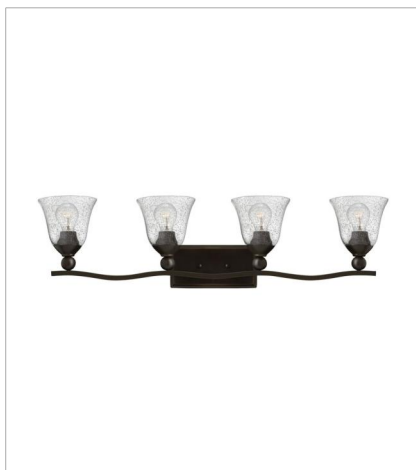

# BOLLA

The graceful lines of Bolla create a soft elegance, while the solid brass construction and heavy cast ball transitions add to its innovative style.

**FINISH:** Olde Bronze  
**GLASS:** Clear Seedy, Etched Opal

**5893OB-CL**  
THREE LIGHT VANITY  
26" W, 8.8" H  
Socketed  
3-14w Med. LED, 100w Equiv.

**5894OB-CL**  
FOUR LIGHT VANITY  
35.8" W, 8.8" H  
Socketed  
4-14w Med. LED, 100w Equiv.

**5895OB-CL**  
FIVE LIGHT VANITY  
45.8" W, 8.8" H  
Socketed

**4652OB-OPAL**  
LARGE PENDANT  
23.3" W, 26.3" H  
Socketed

**4651OB-OPAL**  
SMALL SEMI-FLUSH MOUNT  
19.3" W, 14.3" H  
Socketed

**4660OB-OPAL**  
SMALL FLUSH MOUNT  
16.8" W, 8" H  
Socketed  
2-14w Med. LED, 75w Equiv.