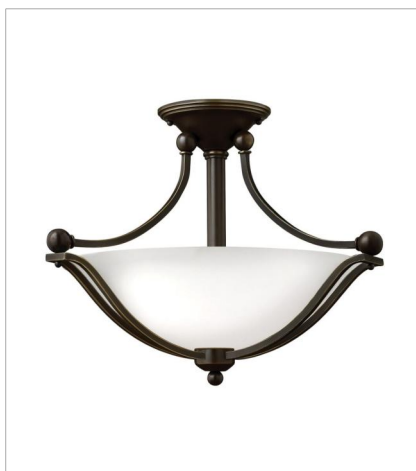

# BOLLA

The graceful lines of Bolla create a soft elegance, while the solid brass construction and heavy cast ball transitions add to its innovative style.

**FINISH:** Olde Bronze  
**GLASS:** Clear Seedy, Etched Opal

**5893OB-CL**  
THREE LIGHT VANITY  
26" W, 8.8" H  
Socketed  
3-14w Med. LED, 100w Equiv.

**5894OB-CL**  
FOUR LIGHT VANITY  
35.8" W, 8.8" H  
Socketed  
4-14w Med. LED, 100w Equiv.

**5895OB-CL**  
FIVE LIGHT VANITY  
45.8" W, 8.8" H  
Socketed

**4652OB-OPAL**  
LARGE PENDANT  
23.3" W, 26.3" H  
Socketed

**4651OB-OPAL**  
SMALL SEMI-FLUSH MOUNT  
19.3" W, 14.3" H  
Socketed

**4660OB-OPAL**  
SMALL FLUSH MOUNT  
16.8" W, 8" H  
Socketed  
2-14w Med. LED, 75w Equiv.