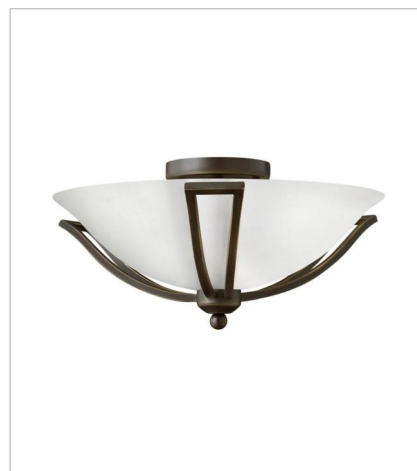

# BOLLA

The graceful lines of Bolla create a soft elegance, while the solid brass construction and heavy cast ball transitions add to its innovative style.

**FINISH:** Olde Bronze  
**GLASS:** Clear Seedy, Etched Opal

**5893OB-CL**  
THREE LIGHT VANITY  
26" W, 8.8" H  
Socketed  
3-14w Med. LED, 100w Equiv.

**5894OB-CL**  
FOUR LIGHT VANITY  
35.8" W, 8.8" H  
Socketed  
4-14w Med. LED, 100w Equiv.

**5895OB-CL**  
FIVE LIGHT VANITY  
45.8" W, 8.8" H  
Socketed

**4652OB-OPAL**  
LARGE PENDANT  
23.3" W, 26.3" H  
Socketed

**4651OB-OPAL**  
SMALL SEMI-FLUSH MOUNT  
19.3" W, 14.3" H  
Socketed

**4660OB-OPAL**  
SMALL FLUSH MOUNT  
16.8" W, 8" H  
Socketed  
2-14w Med. LED, 75w Equiv.