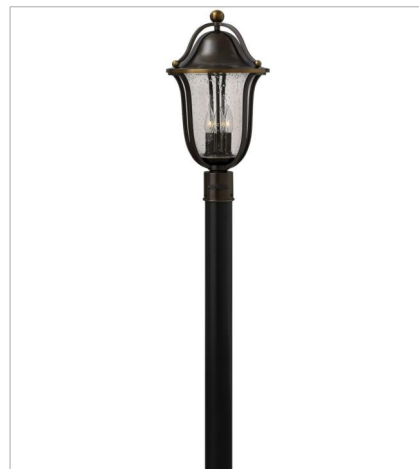

# BOLLA

The graceful lines of Bolla create a soft elegance, while the solid brass construction and heavy cast ball transitions add to its innovative style.

**FINISH:** Olde Bronze  
**GLASS:** Clear Seedy, Etched Opal

**2640OB**  
SMALL WALL MOUNT LANTERN  
7.3" W, 12.3" H  
Socketed  
1-10w Med. LED, 60w Equiv.

**2644OB**  
MEDIUM WALL MOUNT LANTERN  
9" W, 15.8" H  
Socketed  
2-5w Cand. LED, 40w Equiv.

**2645OB**  
LARGE WALL MOUNT LANTERN  
11" W, 18.8" H  
Socketed  
3-5w Cand. LED, 40w Equiv.

**2649OB**  
EXTRA LARGE WALL MOUNT LANTERN  
14" W, 26" H  
Socketed  
4-5w Cand. LED, 40w Equiv.

**2642OB**  
LARGE HANGING LANTERN  
11" W, 20.5" H  
Socketed  
3-5w Cand. LED, 40w Equiv.

**2641OB**  
LARGE POST TOP OR PIER MOUN...  
11" W, 20.5" H  
Socketed  
3-5w Cand. LED, 40w Equiv.