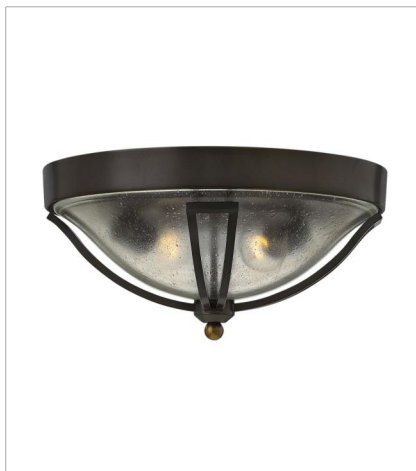

2643OB
MEDIUM FLUSH MOUNT
16.8" W, 8" H
Socketed
2-8w Med. LED, 75w Equiv.

HINKLEY

HINKLEY
33000 Pin Oak Parkway
Avon Lake, OH 44012

PHONE: (440) 653-5500
Toll Free: 1 (800) 446-5539

hinkley.com