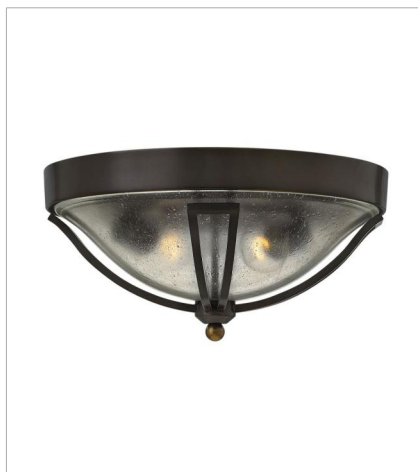

# BOLLA

The graceful lines of Bolla create a soft elegance, while the solid brass construction and heavy cast ball transitions add to its innovative style.

**FINISH:** Olde Bronze  
**GLASS:** Clear Seedy, Etched Opal

**2649OB**  
EXTRA LARGE WALL MOUNT LANTERN  
14" W, 26" H  
Socketed  
4-5w Cand. LED, 40w Equiv.

**2642OB**  
LARGE HANGING LANTERN  
11" W, 20.5" H  
Socketed  
3-5w Cand. LED, 40w Equiv.

**2641OB**  
LARGE POST TOP OR PIER MOUN...  
11" W, 20.5" H  
Socketed  
3-5w Cand. LED, 40w Equiv.