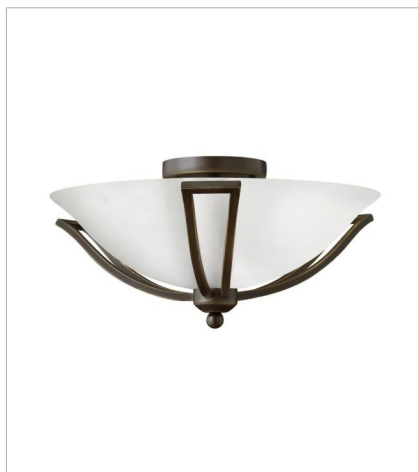

BOLLA

The graceful lines of Bolla create a soft elegance, while the solid brass construction and heavy cast ball transitions add to its innovative style.

FINISH: Olde Bronze
GLASS: Etched Opal, Clear Seedy, Light Amber Seedy

4660OB-OPAL
SMALL FLUSH MOUNT
16.8" W, 8" H
Socketed
2-14w Med. LED, 75w Equiv.

5892OB-CL
TWO LIGHT VANITY
16" W, 8.8" H
Socketed
2-14w Med. LED, 100w Equiv.

5893OB-CL
THREE LIGHT VANITY
26" W, 8.8" H
Socketed
3-14w Med. LED, 100w Equiv.

5894OB-CL
FOUR LIGHT VANITY
35.8" W, 8.8" H
Socketed
4-14w Med. LED, 100w Equiv.

4655OB
MEDIUM SINGLE TIER
24" W, 24" H
Socketed
5-14w Med. LED, 100w Equiv. or 5-100w Med.

4655OB-OPAL
MEDIUM SINGLE TIER
24" W, 24" H
Socketed
5-14w Med. LED, 100w Equiv. or 5-100w Med.

FINISH: Olde Bronze
GLASS: Etched Opal, Clear Seedy, Light Amber Seedy

4656OB-OPAL
LARGE SINGLE TIER
29" W, 29" H
Socketed
6-14w Med. LED, 100w Equiv. or 6-100w Med.

4657OB
LARGE TWO TIER
35.3" W, 37.5" H
Socketed
9-14w Med. LED, 100w Equiv. or 9-100w Med.