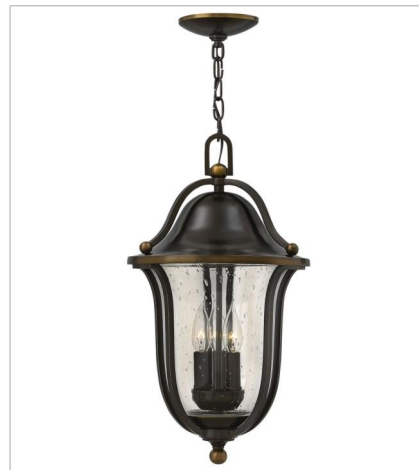

BOLLA

The graceful lines of Bolla create a soft elegance, while the solid brass construction and heavy cast ball transitions add to its innovative style.

FINISH: Olde Bronze
GLASS: Etched Opal, Clear Seedy, Light Amber Seedy

FINISH: Olde Bronze
GLASS: Etched Opal, Clear Seedy, Light Amber Seedy

4656OB-OPAL
LARGE SINGLE TIER
29" W, 29" H
Socketed
6-14w Med. LED, 100w Equiv. or 6-100w Med.

4657OB
LARGE TWO TIER
35.3" W, 37.5" H
Socketed
9-14w Med. LED, 100w Equiv. or 9-100w Med.

The graceful lines of Bolla create a soft elegance, while the solid brass construction and heavy cast ball transitions add to its innovative style.

FINISH: Olde Bronze
GLASS: Etched Opal, Clear Seedy, Light Amber Seedy

2645OB
LARGE WALL MOUNT LANTERN
11" W, 18.8" H
Socketed
3-5w Cand. LED, 40w Equiv.

2649OB
EXTRA LARGE WALL MOUNT LANTERN
14" W, 26" H
Socketed
4-5w Cand. LED, 40w Equiv.

2642OB
LARGE HANGING LANTERN
11" W, 20.5" H
Socketed
3-5w Cand. LED, 40w Equiv.