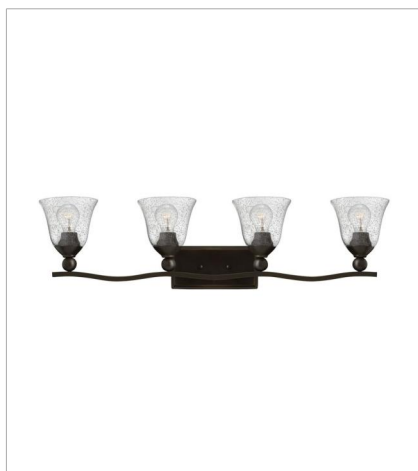

BOLLA

The graceful lines of Bolla create a soft elegance, while the solid brass construction and heavy cast ball transitions add to its innovative style.

FINISH: Olde Bronze
GLASS: Etched Opal, Clear Seedy, Light Amber Seedy

4660OB-OPAL
SMALL FLUSH MOUNT
16.8" W, 8" H
Socketed
2-14w Med. LED, 75w Equiv.

5892OB-CL
TWO LIGHT VANITY
16" W, 8.8" H
Socketed
2-14w Med. LED, 100w Equiv.

5893OB-CL
THREE LIGHT VANITY
26" W, 8.8" H
Socketed
3-14w Med. LED, 100w Equiv.

FINISH: Olde Bronze
GLASS: Etched Opal, Clear Seedy, Light Amber Seedy

4656OB-OPAL
LARGE SINGLE TIER
29" W, 29" H
Socketed
6-14w Med. LED, 100w Equiv. or 6-100w Med.

4657OB
LARGE TWO TIER
35.3" W, 37.5" H
Socketed
9-14w Med. LED, 100w Equiv. or 9-100w Med.

The graceful lines of Bolla create a soft elegance, while the solid brass construction and heavy cast ball transitions add to its innovative style.

FINISH: Olde Bronze
GLASS: Etched Opal, Clear Seedy, Light Amber Seedy