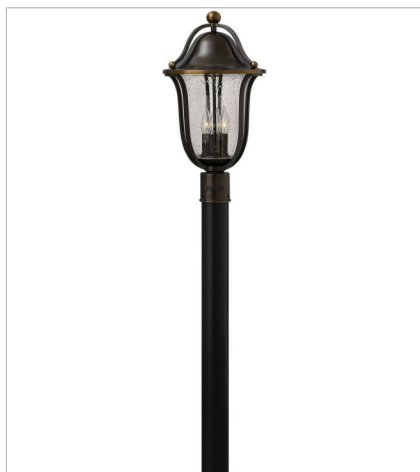

BOLLA

The graceful lines of Bolla create a soft elegance, while the solid brass construction and heavy cast ball transitions add to its innovative style.

FINISH: Olde Bronze
GLASS: Etched Opal, Clear Seedy

4660OB-OPAL
MEDIUM FLUSH MOUNT
16.8" W, 8" H
Socketed
2-14w Med. LED, 75w Equiv.

2640OB
SMALL WALL MOUNT LANTERN
7.3" W, 12.3" H
Socketed
1-10w Med. LED, 60w Equiv.

2644OB
MEDIUM WALL MOUNT LANTERN
9" W, 15.8" H
Socketed
2-5w Cand. LED, 40w Equiv.

HINKLEY

HINKLEY
33000 Pin Oak Parkway
Avon Lake, OH 44012

PHONE: (440) 653-5500
Toll Free: 1 (800) 446-5539

hinkley.com

BOLLA

The graceful lines of Bolla create a soft elegance, while the solid brass construction and heavy cast ball transitions add to its innovative style.

FINISH: Olde Bronze
GLASS: Etched Opal, Clear Seedy

2641OB
LARGE POST MOUNT LANTERN
11" W, 20.5" H
Socketed
3-5w Cand. LED, 40w Equiv.