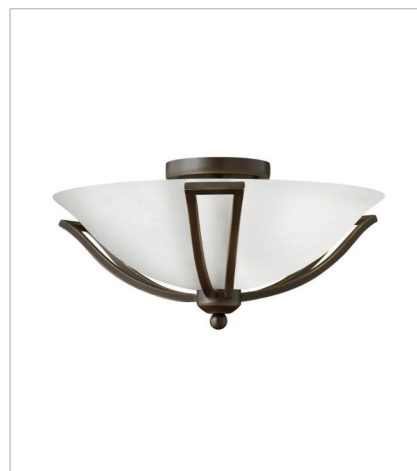

BOLLA

The graceful lines of Bolla create a soft elegance, while the solid brass construction and heavy cast ball transitions add to its innovative style.

FINISH: Olde Bronze
GLASS: Clear Seedy, Etched Opal

5893OB-CL
THREE LIGHT VANITY
26" W, 8.8" H
Socketed
3-14w Med. LED, 100w Equiv.

5894OB-CL
FOUR LIGHT VANITY
35.8" W, 8.8" H
Socketed
4-14w Med. LED, 100w Equiv.

5895OB-CL
FIVE LIGHT VANITY
45.8" W, 8.8" H
Socketed

4652OB-OPAL
LARGE PENDANT
23.3" W, 26.3" H
Socketed

4651OB-OPAL
SMALL SEMI-FLUSH MOUNT
19.3" W, 14.3" H
Socketed

4660OB-OPAL
SMALL FLUSH MOUNT
16.8" W, 8" H
Socketed
2-14w Med. LED, 75w Equiv.

HINKLEY

HINKLEY
33000 Pin Oak Parkway
Avon Lake, OH 44012

FINISH: Olde Bronze
GLASS: Clear Seedy, Etched Opal

2640OB
SMALL WALL MOUNT LANTERN
7.3" W, 12.3" H
Socketed
1-10w Med. LED, 60w Equiv.

2644OB
MEDIUM WALL MOUNT LANTERN
9" W, 15.8" H
Socketed
2-5w Cand. LED, 40w Equiv.