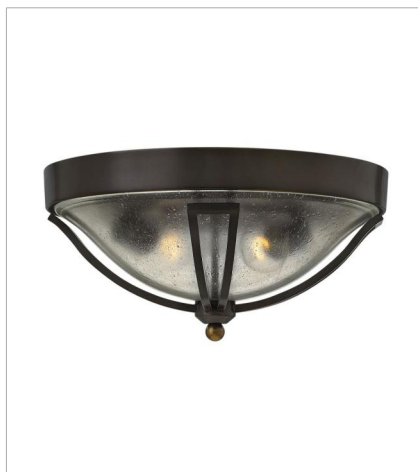

BOLLA

The graceful lines of Bolla create a soft elegance, while the solid brass construction and heavy cast ball transitions add to its innovative style.

FINISH: Olde Bronze
GLASS: Clear Seedy, Etched Opal

FINISH: Olde Bronze
GLASS: Clear Seedy, Etched Opal

2640OB
SMALL WALL MOUNT LANTERN
7.3" W, 12.3" H
Socketed
1-10w Med. LED, 60w Equiv.

2644OB
MEDIUM WALL MOUNT LANTERN
9" W, 15.8" H
Socketed
2-5w Cand. LED, 40w Equiv.

2641OB
LARGE POST TOP OR PIER MOUN...
11" W, 20.5" H
Socketed
3-5w Cand. LED, 40w Equiv.

HINKLEY

HINKLEY
33000 Pin Oak Parkway
Avon Lake, OH 44012

PHONE: (440) 653-5500
Toll Free: 1 (800) 446-5539

hinkley.com