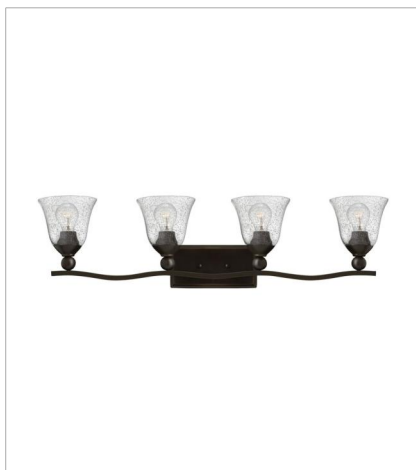

BOLLA

The graceful lines of Bolla create a soft elegance, while the solid brass construction and heavy cast ball transitions add to its innovative style.

FINISH: Olde Bronze
GLASS: Clear Seedy, Etched Opal

5893OB-CL
THREE LIGHT VANITY
26" W, 8.8" H
Socketed
3-14w Med. LED, 100w Equiv.

5894OB-CL
FOUR LIGHT VANITY
35.8" W, 8.8" H
Socketed
4-14w Med. LED, 100w Equiv.

5895OB-CL
FIVE LIGHT VANITY
45.8" W, 8.8" H
Socketed

4652OB-OPAL
LARGE PENDANT
23.3" W, 26.3" H
Socketed

4651OB-OPAL
SMALL SEMI-FLUSH MOUNT
19.3" W, 14.3" H
Socketed

4660OB-OPAL
SMALL FLUSH MOUNT
16.8" W, 8" H
Socketed
2-14w Med. LED, 75w Equiv.

HINKLEY

HINKLEY
33000 Pin Oak Parkway
Avon Lake, OH 44012

FINISH: Olde Bronze
GLASS: Clear Seedy, Etched Opal

2640OB
SMALL WALL MOUNT LANTERN
7.3" W, 12.3" H
Socketed
1-10w Med. LED, 60w Equiv.

2644OB
MEDIUM WALL MOUNT LANTERN
9" W, 15.8" H
Socketed
2-5w Cand. LED, 40w Equiv.