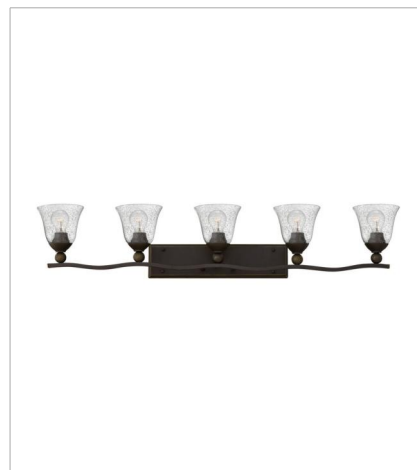

BOLLA

The graceful lines of Bolla create a soft elegance, while the solid brass construction and heavy cast ball transitions add to its innovative style.

FINISH: Olde Bronze
GLASS: Clear Seedy, Etched Opal

5893OB-CL
THREE LIGHT VANITY
26" W, 8.8" H
Socketed
3-14w Med. LED, 100w Equiv.

5894OB-CL
FOUR LIGHT VANITY
35.8" W, 8.8" H
Socketed
4-14w Med. LED, 100w Equiv.

5895OB-CL
FIVE LIGHT VANITY
45.8" W, 8.8" H
Socketed

4652OB-OPAL
LARGE PENDANT
23.3" W, 26.3" H
Socketed

4651OB-OPAL
SMALL SEMI-FLUSH MOUNT
19.3" W, 14.3" H
Socketed

4660OB-OPAL
SMALL FLUSH MOUNT
16.8" W, 8" H
Socketed
2-14w Med. LED, 75w Equiv.

HINKLEY

HINKLEY
33000 Pin Oak Parkway
Avon Lake, OH 44012