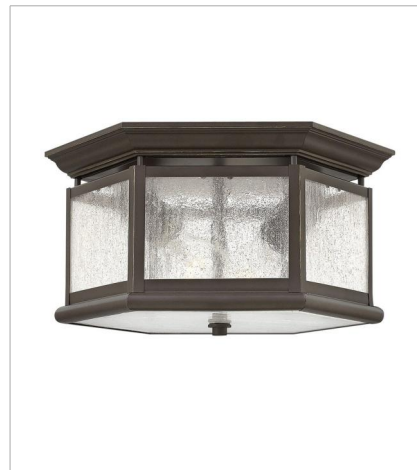

1683OZ
SMALL FLUSH MOUNT
13" W, 6.8" H
Socketed
2-12w Med. LED, 60w Equiv.