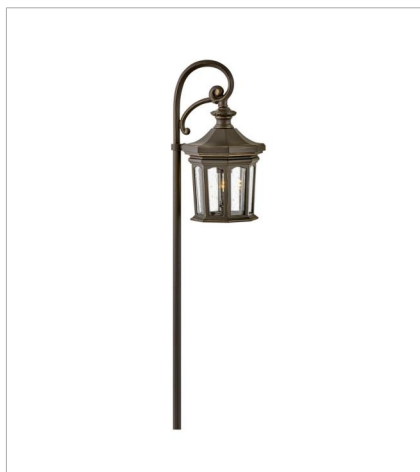

# RALEY

Raley's regal appearance features a cast aluminum construction, flourishing details, and glass panels for a dignified style statement.

**FINISH:** Oil Rubbed Bronze  
**GLASS:** Clear Water Glass, Clear Seedy

**1513OZ-LL**  
12V LED PATH LIGHT  
4.5" W, 22" H  
Socketed  
1-1.50w T5 LED \*Included

**1600OZ**  
MEDIUM WALL MOUNT LANTERN  
7.3" W, 16.8" H  
Socketed  
1-10w Med. LED, 60w Equiv.

**1605OZ**  
EXTRA LARGE WALL MOUNT LANTERN  
11.8" W, 31.5" H  
Socketed  
4-5w Cand. LED, 40w Equiv.

**1601OZ**  
EXTRA LARGE POST MOUNT LANTERN  
11.8" W, 26.3" H  
Socketed  
4-5w Cand. LED, 40w Equiv.