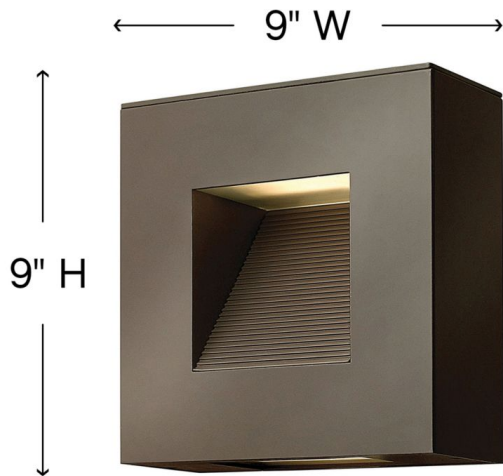

### SMALL WALL MOUNT LANTERN

Luna is a modern collection of solid aluminum fixtures offered in a unique combination of contemporary styles, including sleek wall lanterns. Luna also offers chic pocket wall sconces and compact ceiling mounts that are ideal for indoors or out.

DETAILS	
FINISH:	Bronze
MATERIAL:	Aluminum
GLASS:	Etched Lens
DIMMABLE:	YES, 0-10V TYPE DIMMER ONLY

DIMENSIONS	
WIDTH:	9"
HEIGHT:	9"
WEIGHT:	7lb
BACK PLATE:	4.5"W X 6.75"H
EXTENSION:	4"
TOP TO OUTLET:	4.5"