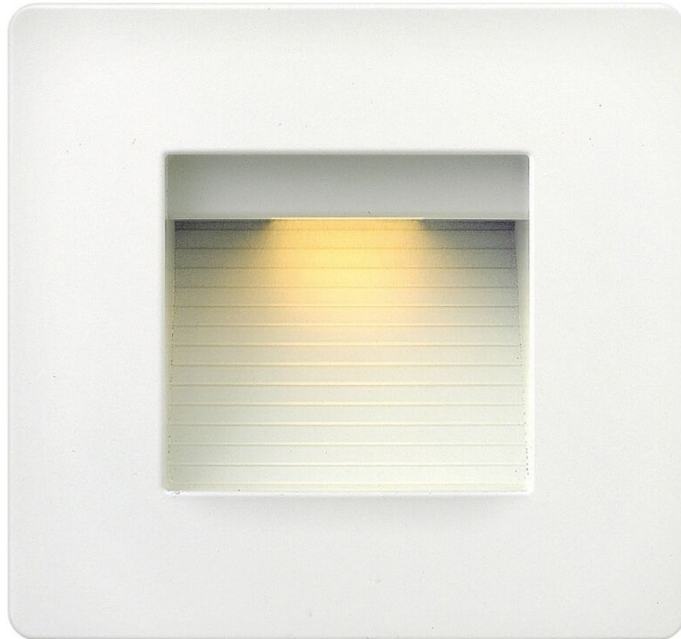

LUNA

58506SW

LUNA STEP LIGHT 120V HORIZONTAL DOUBLE GANG

The Luna step light is the perfect addition to any interior or exterior lighting plan and complements the Hinkley Luna outdoor lantern collection. A contemporary styled radius front die cast faceplate is included. The Luna step light is compatible with any decorator style faceplate and is easily retrofitted to any gang/receptacle location.

DETAILS	
FINISH:	Satin White
MATERIAL:	Zinc-Aluminum Alloy
DIMMABLE:	YES - CL TYPE DIMMER (SSL7A)

DIMENSIONS	
WIDTH:	4.8"
HEIGHT:	4.5"
DEPTH:	2.3

LIGHT SOURCE	
LIGHT SOURCE:	Integrated LED
LED NAME:	LS-20
WATTAGE:	4w LED *Included
VOLTAGE:	120v
COLOR TEMP:	2700
LUMENS:	240
CRI:	90
INCANDESCENT EQUIVALENCY:	1 x 20w
DIMMABLE:	YES - CL TYPE DIMMER (SSL7A)

MOUNTING	
LEAD WIRE:	1 X 6"

SHIPPING	
CARTON LENGTH:	5
CARTON WIDTH:	2.8
CARTON HEIGHT:	4.8
CARTON WEIGHT:	1.5

PRODUCT DETAILS:

- Photometrics are based off engine/bulb photometrics at various mounting heights.
- Suitable for use in wet (outdoor direct rain) locations as defined by NEC and CEC. Meets United States UL Underwriters Laboratories & CSA Canadian Standards Association Product Safety Standards
- Double gang configuration
- ADA compliant
- For more information on how to control your landscape lighting via the Hinkley Home Automation App, [click here](#).
- Bold lines and a clean, minimalist style complement contemporary architecture
- Rated for both indoor and outdoor use
- LED integrated components carry a 10-year limited warranty