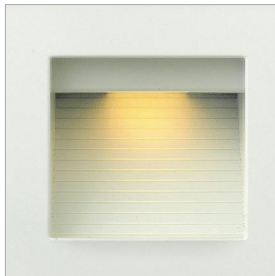

LUNA

58506SW

LUNA STEP LIGHT 120V HORIZONTAL DOUBLE GANG

The Luna step light is the perfect addition to any interior or exterior lighting plan and complements the Hinkley Luna outdoor lantern collection. A contemporary styled radius front die cast faceplate is included. The Luna step light is compatible with any decorator style faceplate and is easily retrofitted to any gang/receptacle location.

DETAILS	
FINISH:	Satin White
MATERIAL:	Zinc-Aluminum Alloy
DIMMABLE:	YES - CL TYPE DIMMER (SSL7A)

DIMENSIONS	
WIDTH:	4.8"
HEIGHT:	4.5"
DEPTH:	2.3

LIGHT SOURCE	
LIGHT SOURCE:	Integrated LED
LED NAME:	LS-20
WATTAGE:	4w LED *Included
VOLTAGE:	120v
COLOR TEMP:	2700
LUMENS:	240
CRI:	90
INCANDESCENT EQUIVALENCY:	1 x 20w
DIMMABLE:	YES - CL TYPE DIMMER (SSL7A)

MOUNTING	
LEAD WIRE:	1 X 6"

SHIPPING	
CARTON LENGTH:	5
CARTON WIDTH:	2.8
CARTON HEIGHT:	4.8
CARTON WEIGHT:	1.5

PRODUCT DETAILS:

- Photometrics are based off engine/bulb photometrics at various mounting heights.
- Suitable for use in wet (outdoor direct rain) locations as defined by NEC and CEC. Meets United States UL Underwriters Laboratories & CSA Canadian Standards Association Product Safety Standards
- Double gang configuration
- ADA compliant
- For more information on how to control your landscape lighting via the Hinkley Home Automation App, [click here](#).
- Bold lines and a clean, minimalist style complement contemporary architecture
- Rated for both indoor and outdoor use
- LED integrated components carry a 10-year limited warranty