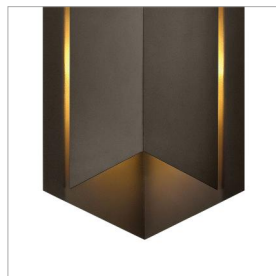

LEX

2714BZ

MEDIUM WALL MOUNT LANTERN

Lex is a lantern formed out of geometric shapes that embodies modern design. Architectural in look and feel, Lex offers a striking silhouette in durable aluminum combined with LED technology for a bold contemporary statement.

DETAILS	
FINISH:	Bronze
MATERIAL:	Aluminum
DIMMABLE:	YES, CL TYPE DIMMER (SSL7A)

DIMENSIONS	
WIDTH:	8.5"
HEIGHT:	15"
WEIGHT:	4lb
BACK PLATE:	4.5"W X 6.75"H
EXTENSION:	5"
TOP TO OUTLET:	7.5"

LIGHT SOURCE	
LIGHT SOURCE:	Integrated LED
LED NAME:	LESF-2
VOLTAGE:	120v
COLOR TEMP:	3000
LUMENS:	600
CRI:	90
INCANDESCENT EQUIVALENCY:	1 x 60w
DIMMABLE:	YES, CL TYPE DIMMER (SSL7A)

SHIPPING	
CARTON LENGTH:	17.5
CARTON WIDTH:	11
CARTON HEIGHT:	8
CARTON WEIGHT:	5

PRODUCT DETAILS:

- Suitable for use in wet (outdoor direct rain) locations as defined by NEC and CEC. Meets United States UL Underwriters Laboratories & CSA Canadian Standards Association Product Safety Standards
- Exclusively available in High Performance LED
- 2-year finish warranty
- LED components carry a 5-year limited warranty
- Bold lines and a clean, minimalist style complement contemporary architecture