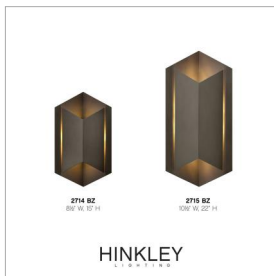

PRODUCT DETAILS:

- Suitable for use in wet (outdoor direct rain) locations as defined by NEC and CEC. Meets United States UL Underwriters Laboratories & CSA Canadian Standards Association Product Safety Standards
- Exclusively available in High Performance LED
- 2-year finish warranty
- LED components carry a 5-year limited warranty
- Bold lines and a clean, minimalist style complement contemporary architecture