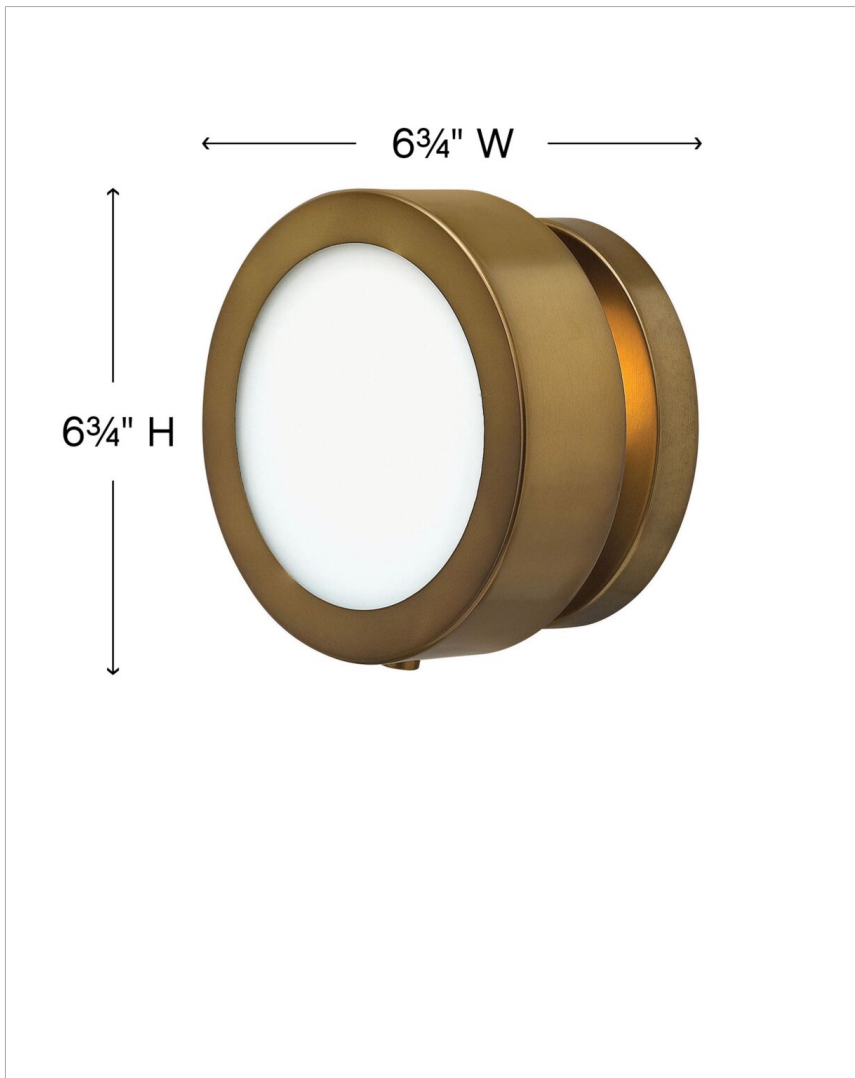

MERCER

3650HB

SMALL ADJUSTABLE SINGLE LIGHT SCONCE

Synonymous with vintage glamour, Mercer's mid-century modern design has a cool simplicity that blends robust metal construction and circular glass shades that emit a soft glow, creating a perfect accent for any decor.

DETAILS

FINISH:	Heritage Brass
MATERIAL:	Steel
GLASS:	Etched Opal
DIMMABLE:	YES - WITH DIMMABLE LAMP (NOT INCLUDED)

DIMENSIONS

WIDTH:	6.8"
HEIGHT:	6.8"
WEIGHT:	2lb
BACK PLATE:	6.75" Dia.
EXTENSION:	4"
TOP TO OUTLET:	3.5"

LIGHT SOURCE

LIGHT SOURCE:	Socketed
WATTAGE:	1-5w Cand. LED, 60w Equiv.
VOLTAGE:	120v

SHIPPING

CARTON LENGTH:	9.5
CARTON WIDTH:	9.5
CARTON HEIGHT:	6.5
CARTON WEIGHT:	2.5

PRODUCT DETAILS:

- Distinctive mid-century modern elements merge with sleek and timeless forms for a vintage vibe with modern flair
- Suitable for use in damp locations as defined by NEC and CEC. Meets United States UL Underwriters Laboratories & CSA Canadian Standards Association Product Safety Standards.
- ADA compliant