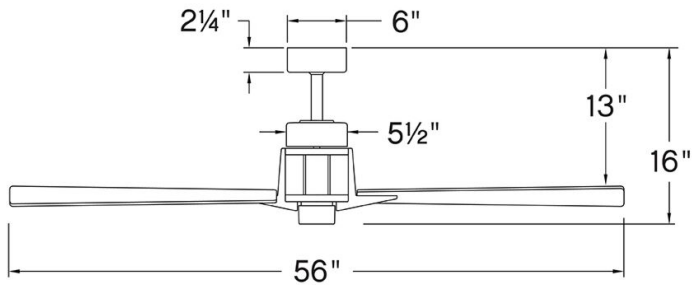

ATTICUS

906256FMW-LDD

ATTICUS 56" LED SMART FAN

DETAILS	
FAN FINISH:	Matte White
GLASS:	Polycarbonate Lens
BLADE COUNT:	3
SLOPE DEGREE:	20

DIMENSIONS	
WIDTH:	56"
HEIGHT:	16"

LIGHT SOURCE	
LED NAME:	EL16W2835
VOLTAGE:	120v
LUMENS:	1320
CRI:	90

MOUNTING	
CANOPY:	6" Dia.
LEAD WIRE:	1 X 76"

SHIPPING	
CARTON LENGTH:	26.7
CARTON WIDTH:	13.2
CARTON HEIGHT:	9.5

Sophisticated leather accents and a variety of finishes add a touch of rich detail to Atticus's contemporary aesthetic. A versatile, damp-rated design complements both interior spaces and covered outdoor areas. Equipped with a 6-speed DC motor that is WiFi enabled and ready to connect right out of the box. Operated by the HIRO control or WiFi compatible with the Hinkley App.