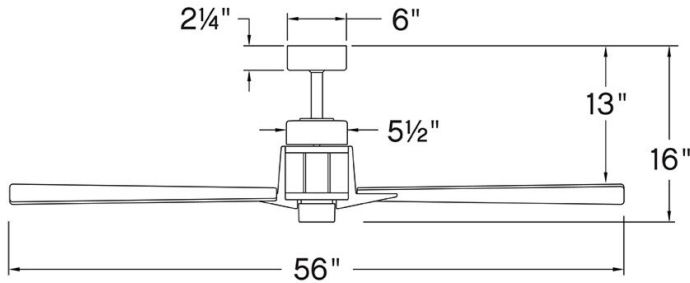

## 906256FHB-LDD

ATTICUS 56" LED SMART FAN

DETAILS	
FAN FINISH:	Heritage Brass
GLASS:	Polycarbonate Lens
BLADE COUNT:	3
SLOPE DEGREE:	20

DIMENSIONS	
WIDTH:	56"
HEIGHT:	16"

LIGHT SOURCE	
LED NAME:	EL16W2835
VOLTAGE:	120v
LUMENS:	1320
CRI:	90

MOUNTING	
CANOPY:	6" Dia.
LEAD WIRE:	1 X 76"

SHIPPING	
CARTON LENGTH:	26.7
CARTON WIDTH:	13.2
CARTON HEIGHT:	9.5

Sophisticated leather accents and a variety of finishes add a touch of rich detail to Atticus's contemporary aesthetic. A versatile, damp-rated design complements both interior spaces and covered outdoor areas. Equipped with a 6-speed DC motor that is WiFi enabled and ready to connect right out of the box. Operated by the HIRO control or WiFi compatible with the Hinkley App.