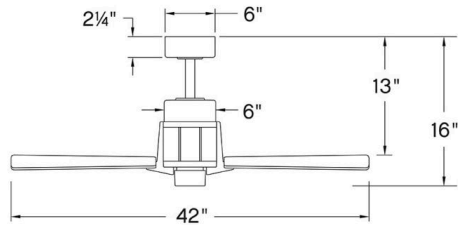

# ATTICUS

906242FMB-LDD

ATTICUS 42" LED SMART FAN

DETAILS	
FAN FINISH:	Matte Black
GLASS:	Polycarbonate Lens
BLADE COUNT:	3
SLOPE DEGREE:	20

DIMENSIONS	
WIDTH:	42"
HEIGHT:	16"

LIGHT SOURCE	
LED NAME:	EL16W2835
VOLTAGE:	120v
LUMENS:	1320
CRI:	90

MOUNTING	
CANOPY:	6" Dia.
LEAD WIRE:	1 X 76"

SHIPPING	
CARTON LENGTH:	26.7
CARTON WIDTH:	13.2
CARTON HEIGHT:	9.5

Sophisticated leather accents and a variety of finishes add a touch of rich detail to Atticus's contemporary aesthetic. A versatile, damp-rated design complements both interior spaces and covered outdoor areas. Equipped with a 6-speed DC motor that is WiFi enabled and ready to connect right out of the box. Operated by the HIRO control or WiFi compatible with the Hinkley App.