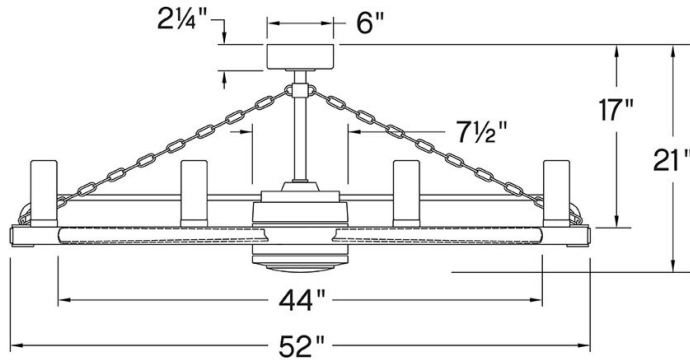

SAWYER

906144FMM-LWD

SAWYER 52" LED SMART FANDELIER

DETAILS	
FAN FINISH:	Metallic Matte Bronze
GLASS:	Clear Seedy
BLADE COUNT:	5
SLOPE DEGREE:	20

DIMENSIONS	
WIDTH:	52"
HEIGHT:	20.8"

LIGHT SOURCE	
LED NAME:	NO LED ENGINE
VOLTAGE:	120v
LUMENS:	2800
CRI:	80

MOUNTING	
CANOPY:	6" Dia.
LEAD WIRE:	1 X 76"

SHIPPING	
CARTON LENGTH:	54.5
CARTON WIDTH:	54.5
CARTON HEIGHT:	10.5

Fresh yet rustic, Sawyer will inject any outdoor living experience with the warm, cozy ambiance of an indoor setting. Available in variety of finish, accent, and blade combinations, Sawyer features durable composite materials and a versatile, wet-rated design. Operated by the HIRO control or WiFi compatible with the Hinkley App.

PRODUCT DETAILS:

- This item includes a light kit cover
- Fan Control included, HIRO Control - 6 Speed Reversing
- For more information on how to control your ceiling fan via the Hinkley Home Automation App, [click here](#).
- This item may be hung on a sloped ceiling
- Suitable for use in wet (outdoor direct rain) locations as defined by NEC and CEC. Meets United States UL Underwriters Laboratories & CSA Canadian Standards Association Product Safety Standards
- WiFi compatible with included fan control
- This item includes one 12" and one 24" down rod. Other various lengths of down rods are available and sold separately to customize the installation height.
- LED components carry a 5-year limited warranty

HINKLEY

HINKLEY
33000 Pin Oak Parkway
Avon Lake, OH 44012

PHONE: (440) 653-5500
Toll Free: 1 (800) 446-5539

hinkley.com

SAWYER 52" LED SMART FANDELIER

906144FMM-LWD

PERFORMANCE SPECIFICATIONS	STANDARD	
	HIGH SPEED	AVERAGE SPEED
Airflow	4715	3074
EnergyUse	23.7	18
EnergyCost	6.64	5
Efficiency	199	173
AMPS	0.36	0.21
RPMS	184	117