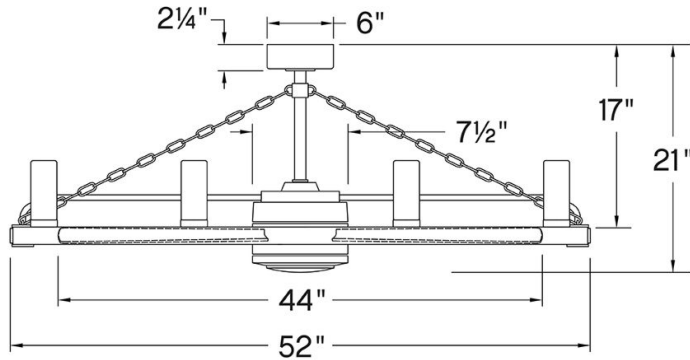

# SAWYER

906144FMB-LWD

SAWYER 52" LED SMART FANDELIER

DETAILS	
FAN FINISH:	Matte Black
GLASS:	Clear Seedy
BLADE COUNT:	5
SLOPE DEGREE:	20

DIMENSIONS	
WIDTH:	52"
HEIGHT:	20.8"

LIGHT SOURCE	
VOLTAGE:	120v

MOUNTING	
CANOPY:	6" Dia.
LEAD WIRE:	1 X 76"

SHIPPING	
CARTON LENGTH:	54.5
CARTON WIDTH:	54.5
CARTON HEIGHT:	10.5

Fresh yet rustic, Sawyer will inject any outdoor living experience with the warm, cozy ambiance of an indoor setting. Available in variety of finish, accent, and blade combinations, Sawyer features durable composite materials and a versatile, wet-rated design. Operated by the HIRO control or WiFi compatible with the Hinkley App.

## PRODUCT DETAILS:

- This item includes one 12" and one 24" down rod. Other various lengths of down rods are available and sold separately to customize the installation height.
- Suitable for use in wet (interior direct splash and outdoor direct rain or sprinkler) locations as defined by NEC and CEC. Meets United States UL Underwriters Laboratories.
- This item may be hung on a sloped ceiling
- For more information on how to control your ceiling fan via the Hinkley Home Automation App, [click here](#).
- This item includes a light kit cover
- Fan Control included, HIRO Control - 6 Speed Reversing
- WiFi compatible with included fan control
- LED components carry a 5-year limited warranty