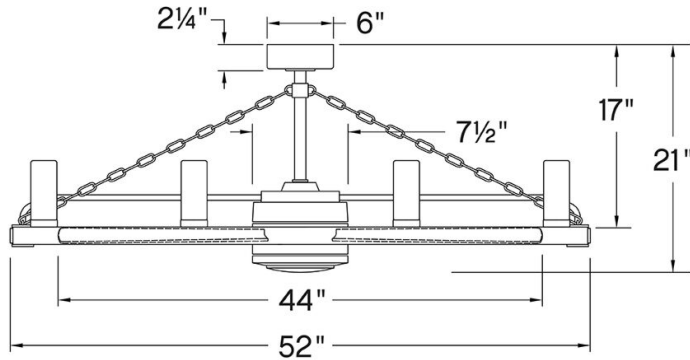

SAWYER

906144FMB-LWD

SAWYER 52" LED SMART FANDELIER

DETAILS	
FAN FINISH:	Matte Black
GLASS:	Clear Seedy
BLADE COUNT:	5
SLOPE DEGREE:	20

DIMENSIONS	
WIDTH:	52"
HEIGHT:	20.8"

LIGHT SOURCE	
LED NAME:	NO LED ENGINE
VOLTAGE:	120v
LUMENS:	2800
CRI:	80

MOUNTING	
CANOPY:	6" Dia.
LEAD WIRE:	1 X 76"

SHIPPING	
CARTON LENGTH:	54.5
CARTON WIDTH:	54.5
CARTON HEIGHT:	10.5

Fresh yet rustic, Sawyer will inject any outdoor living experience with the warm, cozy ambiance of an indoor setting. Available in variety of finish, accent, and blade combinations, Sawyer features durable composite materials and a versatile, wet-rated design. Operated by the HIRO control or WiFi compatible with the Hinkley App.

PRODUCT DETAILS:

- This item includes a light kit cover
- Fan Control included, HIRO Control - 6 Speed Reversing
- For more information on how to control your ceiling fan via the Hinkley Home Automation App, [click here](#).
- This item may be hung on a sloped ceiling
- Suitable for use in wet (outdoor direct rain) locations as defined by NEC and CEC. Meets United States UL Underwriters Laboratories & CSA Canadian Standards Association Product Safety Standards
- WiFi compatible with included fan control
- This item includes one 12" and one 24" down rod. Other various lengths of down rods are available and sold separately to customize the installation height.
- LED components carry a 5-year limited warranty