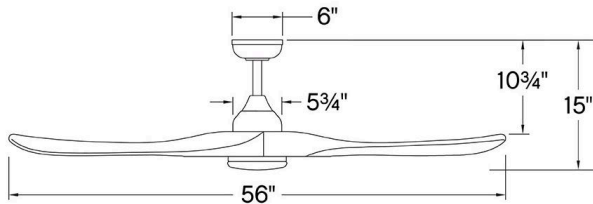

SWELL ILLUMINATED

903856FDB-LDD

SWELL ILLUMINATED 56" LED SMART FAN

DETAILS	
FAN FINISH:	Matte Black
GLASS:	Etched Opal
BLADE COUNT:	3
SLOPE DEGREE:	20

DIMENSIONS	
WIDTH:	56"
HEIGHT:	15"

LIGHT SOURCE	
LED NAME:	EL16W2835
VOLTAGE:	120v
LUMENS:	1320
CRI:	90

MOUNTING	
CANOPY:	6" Dia.
LEAD WIRE:	1 X 76"

SHIPPING	
CARTON LENGTH:	37.9
CARTON WIDTH:	15.4
CARTON HEIGHT:	12.4

Sophisticated and distinct, Swell Illuminated perfectly sets the scene in contemporary spaces without sacrificing functionality – featuring integrated LEDs complemented by a variety of classic finish combinations. A versatile, damp-rated design makes Swell perfect for both interior and outdoor settings. Equipped with a 6-speed DC motor that is WiFi enabled and ready to connect right out of the box. Operated by the HIRO control or WiFi compatible with the Hinkley app.