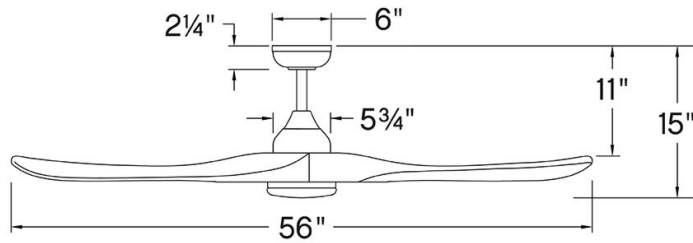

SWELL ILLUMINATED

903856FBB-LDD

SWELL ILLUMINATED 56" LED SMART FAN

DETAILS	
FAN FINISH:	Matte Black
GLASS:	Etched Opal
BLADE COUNT:	3
SLOPE DEGREE:	20

DIMENSIONS	
WIDTH:	56"
HEIGHT:	15"

LIGHT SOURCE	
LED NAME:	EL16W2835
VOLTAGE:	120v
LUMENS:	1320
CRI:	90

MOUNTING	
CANOPY:	6" Dia.
LEAD WIRE:	1 X 76"

SHIPPING	
CARTON LENGTH:	37.9
CARTON WIDTH:	15.4
CARTON HEIGHT:	12.4

Sophisticated and distinct, Swell Illuminated perfectly sets the scene in contemporary spaces without sacrificing functionality – featuring integrated LEDs complemented by a variety of classic finish combinations. A versatile, damp-rated design makes Swell perfect for both interior and outdoor settings. Equipped with a 6-speed DC motor that is WiFi enabled and ready to connect right out of the box. Operated by the HIRO control or WiFi compatible with the Hinkley app.