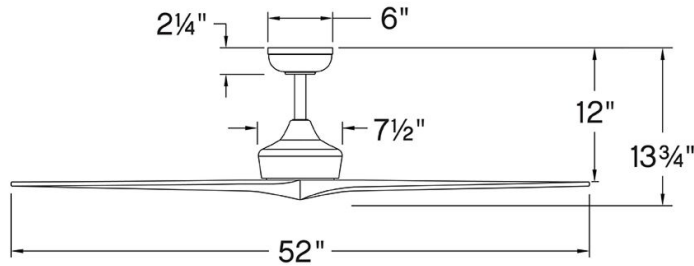

CHISEL

903752FWW-NDD

CHISEL 52" SMART FAN

DETAILS	
FAN FINISH:	Matte White
BLADE COUNT:	3
SLOPE DEGREE:	20

DIMENSIONS	
WIDTH:	52"
HEIGHT:	13.8"

LIGHT SOURCE	
VOLTAGE:	120v

MOUNTING	
CANOPY:	6" Dia.
LEAD WIRE:	1 X 76"

SHIPPING	
CARTON LENGTH:	33.4
CARTON WIDTH:	16
CARTON HEIGHT:	10.1

Built with a sleek, carefully crafted design, Chisel redefines dramatic style. Sturdy solid wood blades are available in a variety of sophisticated finishes to complement modern interiors and outdoor settings. Damp rated. Equipped with a 6-speed DC motor that is WiFi enabled and ready to connect right out of the box. Operated by the HIRO control or WiFi compatible with the Hinkley App.