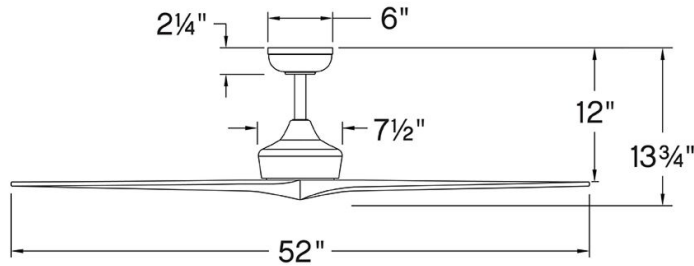

# CHISEL

903752FDB-NDD

CHISEL 52" SMART FAN

DETAILS	
FAN FINISH:	Matte Black
BLADE COUNT:	3
SLOPE DEGREE:	20

DIMENSIONS	
WIDTH:	52"
HEIGHT:	13.8"

LIGHT SOURCE	
VOLTAGE:	120v

MOUNTING	
CANOPY:	6" Dia.
LEAD WIRE:	1 X 76"

SHIPPING	
CARTON LENGTH:	33.4
CARTON WIDTH:	16
CARTON HEIGHT:	10.1

Built with a sleek, carefully crafted design, Chisel redefines dramatic style. Sturdy wood blades are available in a variety of sophisticated finishes to complement modern interiors and outdoor settings. Damp rated. Equipped with a 6-speed DC motor that is WiFi enabled and ready to connect right out of the box. Operated by the HIRO control or WiFi compatible with the Hinkley App.