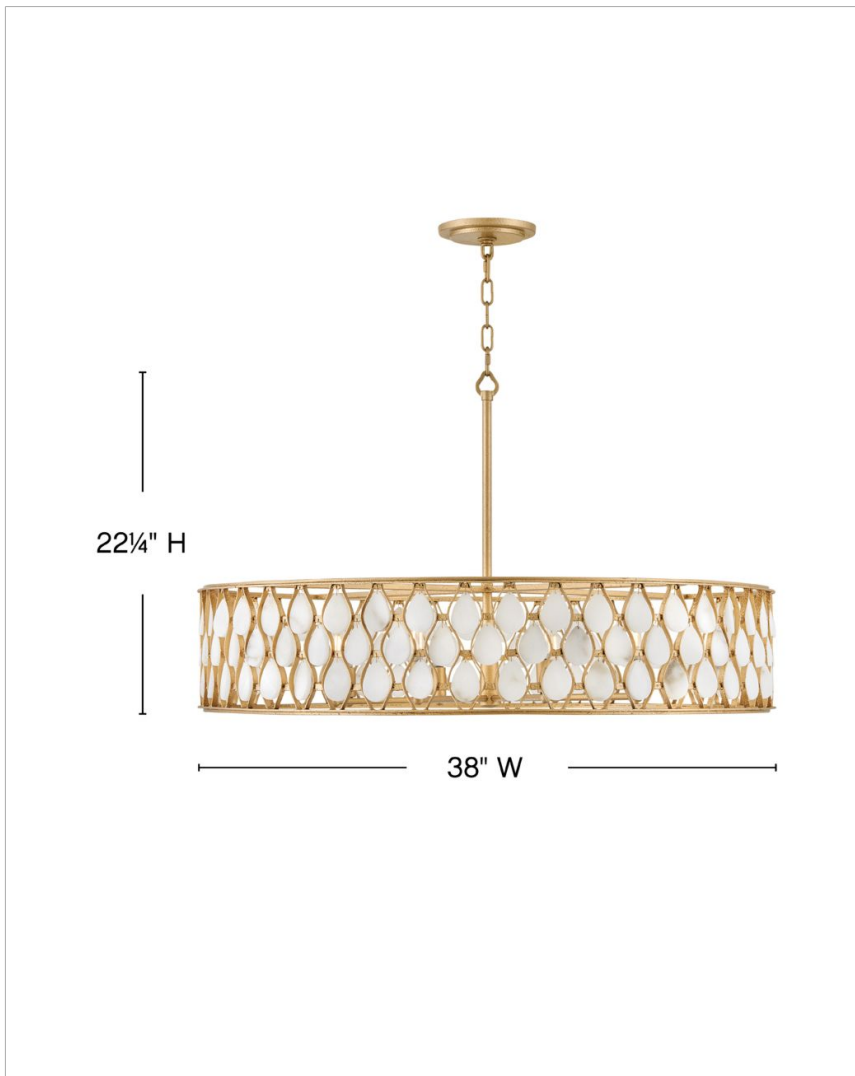

### LARGE CHANDELIER

Opulently adorned with natural alabaster stones held within a traditional latticework shade, Estie brings organic elegance to any aesthetic. Intricately curved metalwork complements the frame, chain, and canopy in a textured Piastra Gold finish.

DETAILS	
FINISH:	Piastra Gold
MATERIAL:	Steel
SLOPE DEGREE:	90
DIMMABLE:	YES, WITH DIMMABLE LAMP (NOT INCLUDED)

DIMENSIONS	
WIDTH:	38"
HEIGHT:	8"
WEIGHT:	34.5lb

LIGHT SOURCE	
LIGHT SOURCE:	Socketed
WATTAGE:	8-5w Cand. LED, 60w Equiv.
VOLTAGE:	120v

MOUNTING	
CANOPY:	6.5" Dia.
LEAD WIRE:	1 X 144"

SHIPPING	
CARTON LENGTH:	44.8
CARTON WIDTH:	44.8
CARTON HEIGHT:	14.3
CARTON WEIGHT:	54.8

#### PRODUCT DETAILS:

- This item may be hung on a sloped ceiling
- Suitable for use in dry (indoor) locations as defined by NEC and CEC. Meets United States UL Underwriters Laboratories & CSA Canadian Standards Association Product Safety Standards.
- Ideal for vintage filament bulbs (not included)
- This fixture includes one 12" stem for installation
- Classic, elegant lines and timeless details enhance a traditional space