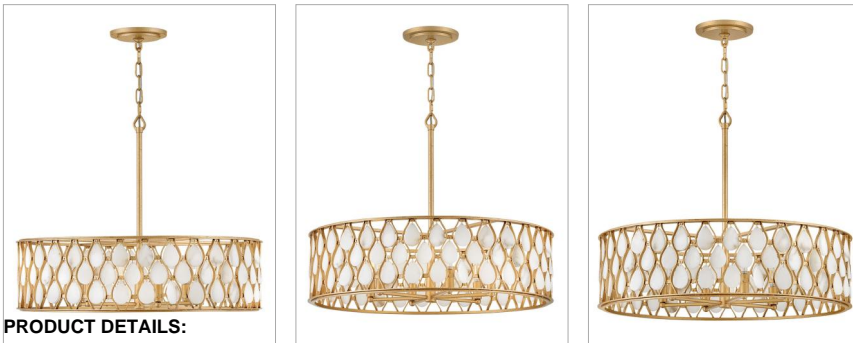

ESTIE

FR41505PI

MEDIUM CHANDELIER

Opulently adorned with natural alabaster stones held within a traditional latticework shade, Estie brings organic elegance to any aesthetic. Intricately curved metalwork complements the frame, chain, and canopy in a textured Piastra Gold finish.

DETAILS	
FINISH:	Piastra Gold
MATERIAL:	Steel
SLOPE DEGREE:	90
DIMMABLE:	YES, WITH DIMMABLE LAMP (NOT INCLUDED)

DIMENSIONS	
WIDTH:	28"
HEIGHT:	8"
WEIGHT:	24.9lb

LIGHT SOURCE	
LIGHT SOURCE:	Socketed
WATTAGE:	6-5w Cand. LED, 60w Equiv.
VOLTAGE:	120v

MOUNTING	
CANOPY:	6.5" Dia.
LEAD WIRE:	1 X 144"

SHIPPING	
CARTON LENGTH:	33.8
CARTON WIDTH:	33.8
CARTON HEIGHT:	16.3
CARTON WEIGHT:	37.6

PRODUCT DETAILS:

- Suitable for use in dry (indoor) locations as defined by NEC and CEC. Meets United States UL Underwriters Laboratories & CSA Canadian Standards Association Product Safety Standards.
- Ideal for vintage filament bulbs (not included)
- This item may be hung on a sloped ceiling
- This fixture includes one 12" stem for installation
- Classic, elegant lines and timeless details enhance a traditional space