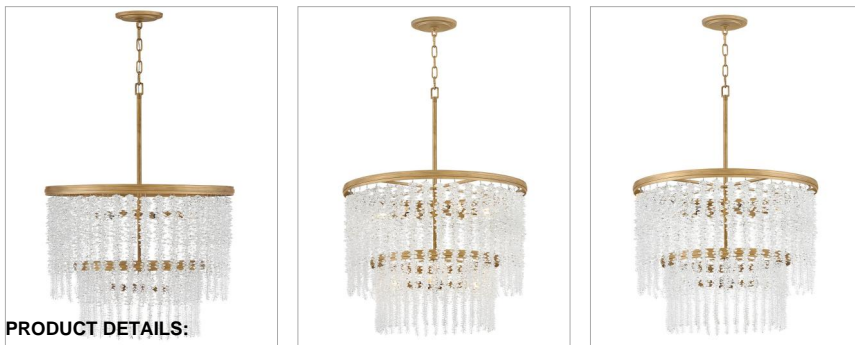

RUBINA

FR41495BNG

MEDIUM CHANDELIER

Dripping with glamour, Rubina's magnificent shade is crafted from individually hung strands of sparkling crystal. A traditional tiered frame accentuates every beautiful refraction with its Burnished Gold finish.

DETAILS	
FINISH:	Burnished Gold
MATERIAL:	Steel
GLASS:	Clear Crystal
SLOPE DEGREE:	90
DIMMABLE:	YES - WITH DIMMABLE LAMP (NOT INCLUDED)

DIMENSIONS	
WIDTH:	26"
HEIGHT:	32"
WEIGHT:	47.1lb

LIGHT SOURCE	
LIGHT SOURCE:	Socketed
WATTAGE:	10-5w Cand. LED, 60w Equiv.
VOLTAGE:	120v

MOUNTING	
CANOPY:	6.5" Dia.
LEAD WIRE:	1 X 144"
MAX HEIGHT:	154.3

SHIPPING	
CARTON LENGTH:	34.3
CARTON WIDTH:	34.3
CARTON HEIGHT:	23.8
CARTON WEIGHT:	77.4

PRODUCT DETAILS:

- Suitable for use in dry (indoor) locations as defined by NEC and CEC. Meets United States UL Underwriters Laboratories & CSA Canadian Standards Association Product Safety Standards.
- Classic, elegant lines and timeless details enhance a traditional space
- This item may be hung on a sloped ceiling
- Luxurious gold finish with opulent sheen
- Fixture weighs over 50lbs. Must be supported independently of the outlet box unless the outlet box is UL listed for the appropriate weight.
- Ideal for vintage filament bulbs (not included)