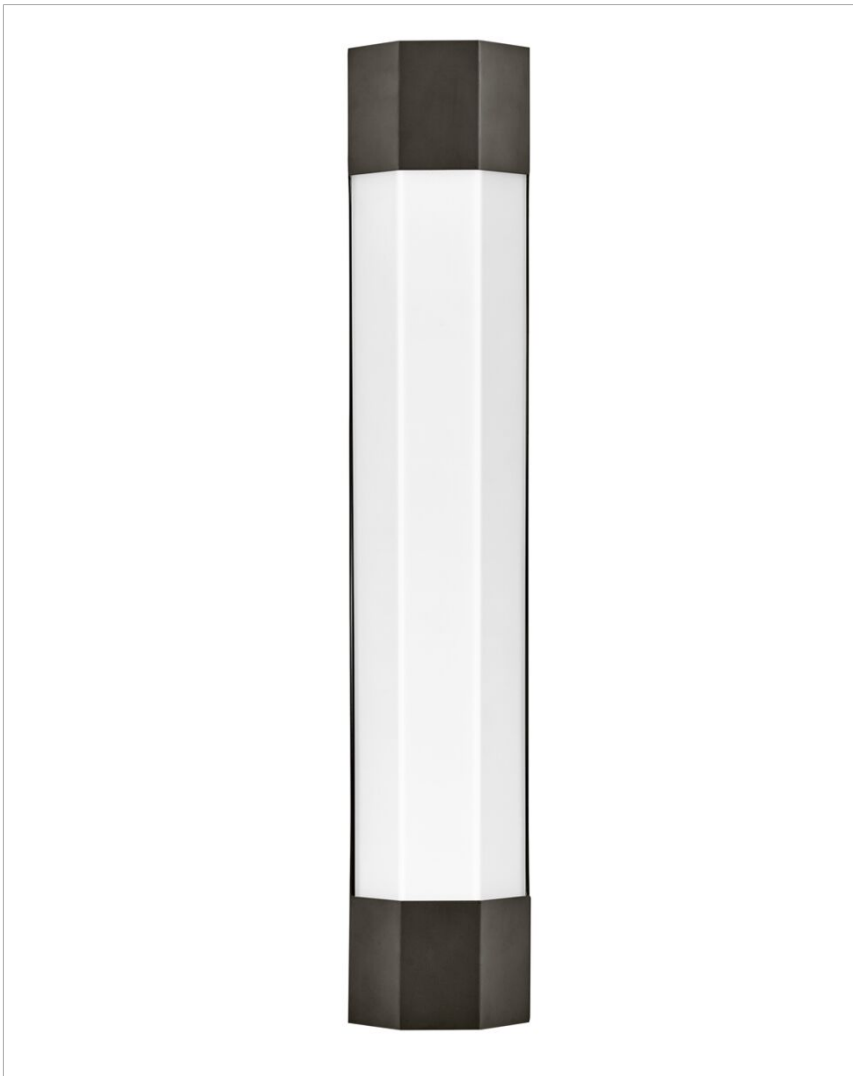

## 51392BX

### LARGE SCONCE

View the many sides of Facet. Interesting angles combine with bold metal features to create an edgy and contemporary profile that is unpretentious yet unforgettable. Hexagonaletched opal glass is showcased by Heritage Brass or Black Oxide finishes.

DETAILS	
FINISH:	Black Oxide
MATERIAL:	Steel
GLASS:	Etched Opal
DIMMABLE:	YES - CL TYPE DIMMER (SSL7A)

DIMENSIONS	
WIDTH:	4.5"
HEIGHT:	23.8"
WEIGHT:	6.3lb
BACK PLATE:	4.375"W X 23.625"L
EXTENSION:	3.3"
TOP TO OUTLET:	12"

LIGHT SOURCE	
LIGHT SOURCE:	Integrated LED
LED NAME:	EB24W30K921
WATTAGE:	24w LED *Included
VOLTAGE:	120v
LUMENS:	1800
CRI:	90
INCANDESCENT EQUIVALENCY:	2 x 75w
DIMMABLE:	YES - CL TYPE DIMMER (SSL7A)

SHIPPING	
CARTON LENGTH:	27.8
CARTON WIDTH:	7.8
CARTON HEIGHT:	9
CARTON WEIGHT:	7.9