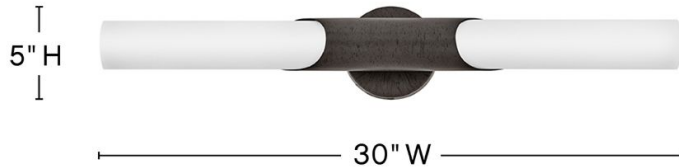

GRACE

51383TBX

LARGE LED VANITY

Grace is simply elegant and perfectly named. Featuring a beautifully modern silhouette enhanced by a bias-cut central cuff, this feminine fixture has a timeless aesthetic that complements any décor style. Smooth etched opal glass is paired with a Textured Black Oxide or Textured Heritage Brass finish, providing contrast and subtle detail.

DETAILS	
FINISH:	Textured Black Oxide
MATERIAL:	Steel
GLASS:	Etched Opal
DIMMABLE:	YES, CL TYPE DIMMER (SSL7A)

DIMENSIONS	
WIDTH:	5"
HEIGHT:	30"
WEIGHT:	4.5lb
BACK PLATE:	5" Dia.
EXTENSION:	3.8"
TOP TO OUTLET:	14"

LIGHT SOURCE	
LIGHT SOURCE:	Integrated LED
LED NAME:	EB16W30K922
VOLTAGE:	120v
COLOR TEMP:	3000
LUMENS:	2480
INCANDESCENT EQUIVALENCY:	2 x 100w
DIMMABLE:	YES, CL TYPE DIMMER (SSL7A)

SHIPPING	
CARTON LENGTH:	32.5
CARTON WIDTH:	11
CARTON HEIGHT:	5.5
CARTON WEIGHT:	6.2

PRODUCT DETAILS:

- Mounting hardware is hidden on the back plate to ensure a clean silhouette
- Fixture can be mounted vertically
- Fixture can be mounted horizontally.
- Suitable for use in damp locations as defined by NEC and CEC. Meets United States UL Underwriters Laboratories & CSA Canadian Standards Association Product Safety Standards.
- ADA compliant
- LED components carry a 5-year limited warranty
- Merging the best of traditional and modern elements with a sophisticated and streamlined look