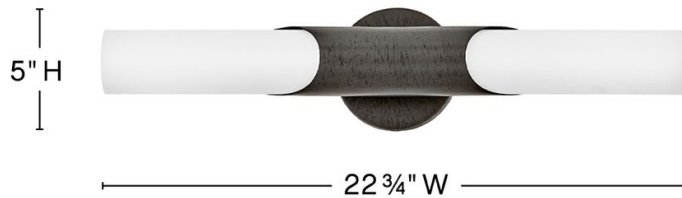

GRACE

51382TBX

MEDIUM LED VANITY

Grace is simply elegant and perfectly named. Featuring a beautifully modern silhouette enhanced by a bias-cut central cuff, this feminine fixture has a timeless aesthetic that complements any décor style. Smooth etched opal glass is paired with a Textured Black Oxide or Textured Heritage Brass finish, providing contrast and subtle detail.

DETAILS	
FINISH:	Textured Black Oxide
MATERIAL:	Steel
GLASS:	Etched Opal
DIMMABLE:	YES, CL TYPE DIMMER (SSL7A)

DIMENSIONS	
WIDTH:	5"
HEIGHT:	22.8"
WEIGHT:	3.6lb
BACK PLATE:	5" Dia.
EXTENSION:	3.8"
TOP TO OUTLET:	2.5"

LIGHT SOURCE	
LIGHT SOURCE:	Integrated LED
LED NAME:	EB12W30K921
VOLTAGE:	120v
COLOR TEMP:	3000
LUMENS:	1860
INCANDESCENT EQUIVALENCY:	2 x 75w
DIMMABLE:	YES, CL TYPE DIMMER (SSL7A)

SHIPPING	
CARTON LENGTH:	25
CARTON WIDTH:	11
CARTON HEIGHT:	5.5
CARTON WEIGHT:	5.1