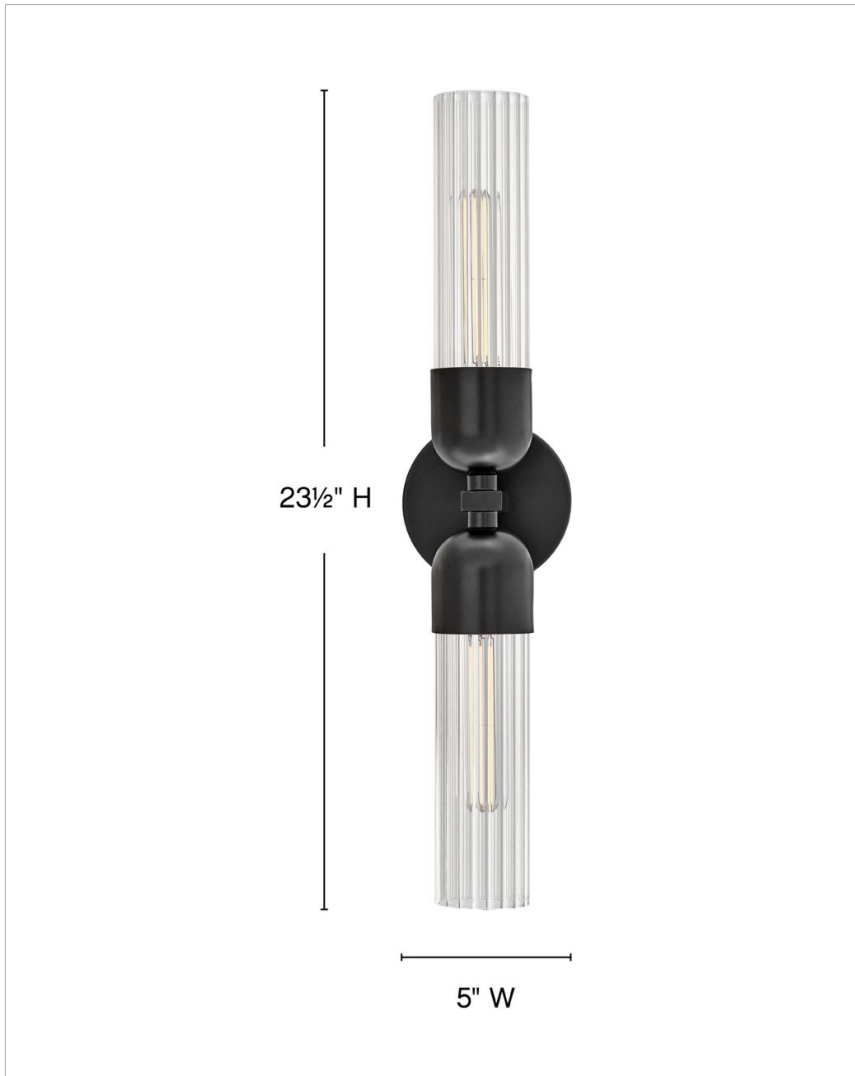

### LARGE SCONCE

Soren's minimalist yet dramatic design combines classic and modern industrial elements with unexpected details. Clear Fluted glass surrounds each lamp, forming captivating refractions as soft light fills the surrounding room. Versatile silhouettes can be hung up or down, vertically or horizontally, to suit your space. Available in a Black or Heritage Brass finish.

DETAILS	
FINISH:	Black
MATERIAL:	Steel
GLASS:	Clear Fluted
DIMMABLE:	YES, WITH DIMMABLE LAMP (NOT INCLUDED)

DIMENSIONS	
WIDTH:	5"
HEIGHT:	23.5"
WEIGHT:	2.9lb
BACK PLATE:	5" Dia.
EXTENSION:	4.8"
TOP TO OUTLET:	2.5"

LIGHT SOURCE	
LIGHT SOURCE:	Socketed
WATTAGE:	2-6w Med. LED, 60w Equiv.
VOLTAGE:	120v

SHIPPING	
CARTON LENGTH:	18.8
CARTON WIDTH:	11
CARTON HEIGHT:	8.5
CARTON WEIGHT:	4.3

#### PRODUCT DETAILS:

- Fixture can be mounted vertically
- Fixture can be mounted horizontally.
- Suitable for use in damp locations as defined by NEC and CEC. Meets United States UL Underwriters Laboratories & CSA Canadian Standards Association Product Safety Standards.
- T-style bulbs required (not included)
- Merging the best of traditional and modern elements with a sophisticated and streamlined look