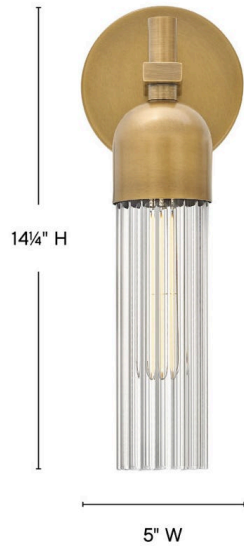

SOREN

50910HB

MEDIUM SINGLE LIGHT SCONCE

Soren's minimalist yet dramatic design combines classic and modern industrial elements with unexpected details. Clear Fluted glass surrounds each lamp, forming captivating refractions as soft light fills the surrounding room. Versatile silhouettes can be hung up or down, vertically or horizontally, to suit your space. Available in a Black or Heritage Brass finish.

DETAILS	
FINISH:	Heritage Brass
MATERIAL:	Steel
GLASS:	Clear Fluted
DIMMABLE:	YES - WITH DIMMABLE LAMP (NOT INCLUDED)

DIMENSIONS	
WIDTH:	5"
HEIGHT:	14.3"
WEIGHT:	2lb
BACK PLATE:	5" Dia.
EXTENSION:	4.8"
TOP TO OUTLET:	2.5"

LIGHT SOURCE	
LIGHT SOURCE:	Socketed
WATTAGE:	1-6w Med. LED, 60w Equiv.
VOLTAGE:	120v

SHIPPING	
CARTON LENGTH:	19
CARTON WIDTH:	7.5
CARTON HEIGHT:	8
CARTON WEIGHT:	2.9

PRODUCT DETAILS:

- Invisimount hardware is hidden on the backplate for a clean silhouette
- This fixture can be mounted either up or down to best fit your space
- Damp Rated
- T-style bulbs required (not included)
- Merging the best of traditional and modern elements with a sophisticated and streamlined look