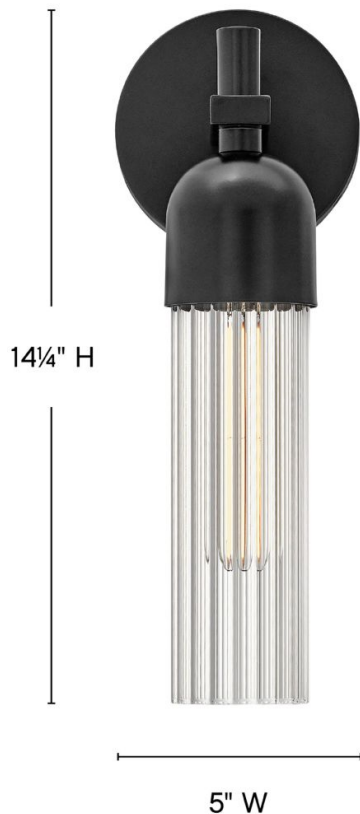

SOREN

50910BK

MEDIUM SCONCE

Soren's minimalist yet dramatic design combines classic and modern industrial elements with unexpected details. Clear Fluted glass surrounds each lamp, forming captivating refractions as soft light fills the surrounding room. Versatile silhouettes can be hung up or down, vertically or horizontally, to suit your space. Available in a Black or Heritage Brass finish.

DETAILS	
FINISH:	Black
MATERIAL:	Steel
GLASS:	Clear Fluted
DIMMABLE:	YES, WITH DIMMABLE LAMP (NOT INCLUDED)

DIMENSIONS	
WIDTH:	5"
HEIGHT:	14.3"
WEIGHT:	2lb
BACK PLATE:	5" Dia.
EXTENSION:	4.8"
TOP TO OUTLET:	2.5"

LIGHT SOURCE	
LIGHT SOURCE:	Socketed
WATTAGE:	1-6w Med. LED, 60w Equiv.
VOLTAGE:	120v

SHIPPING	
CARTON LENGTH:	13.1
CARTON WIDTH:	8.3
CARTON HEIGHT:	10.5
CARTON WEIGHT:	3

PRODUCT DETAILS:

- Mounting hardware is hidden on the back plate to ensure a clean silhouette
- Fixture can be mounted either up or down
- Suitable for use in damp locations as defined by NEC and CEC. Meets United States UL Underwriters Laboratories & CSA Canadian Standards Association Product Safety Standards.
- T-style bulbs required (not included)
- Merging the best of traditional and modern elements with a sophisticated and streamlined look