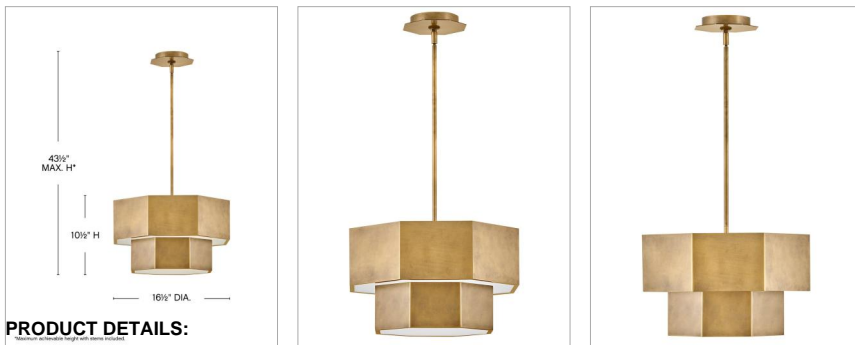

FACET

46991HB

MEDIUM CONVERTIBLE FLUSH MOUNT

View the many sides of Facet. Interesting angles combine with bold metal features to create an edgy and contemporary profile that is unpretentious yet unforgettable. Hexagonal etched glass is showcased by Heritage Brass or Black Oxide finishes.

Mounted as a convertible flush-mount.

DETAILS	
FINISH:	Heritage Brass
MATERIAL:	Steel
GLASS:	Etched
SLOPE DEGREE:	90
DIMMABLE:	YES - WITH DIMMABLE LAMP (NOT INCLUDED)

DIMENSIONS	
WIDTH:	16.5"
HEIGHT:	10.5"
WEIGHT:	14.2lb

LIGHT SOURCE	
LIGHT SOURCE:	Socketed
WATTAGE:	5-12w Med. LED, 100w Equiv.
VOLTAGE:	120v

MOUNTING	
CANOPY:	5" Dia.
LEAD WIRE:	1 X 120"
MAX HEIGHT:	43.5

SHIPPING	
CARTON LENGTH:	19.5
CARTON WIDTH:	19.5
CARTON HEIGHT:	13.5
CARTON WEIGHT:	18.4

PRODUCT DETAILS:

- Suitable for use in dry (indoor) locations as defined by NEC and CEC. Meets United States UL Underwriters Laboratories & CSA Canadian Standards Association Product Safety Standards.
- This fixture includes multiple down stems in various lengths to customize the installation height of the fixture, including one 6" stem and two 12" stems
- This item may be hung on a sloped ceiling
- Bold silhouette with dramatic details creates a modern statement
- Convertible fixture can be hung as a pendant or semi-flush mount