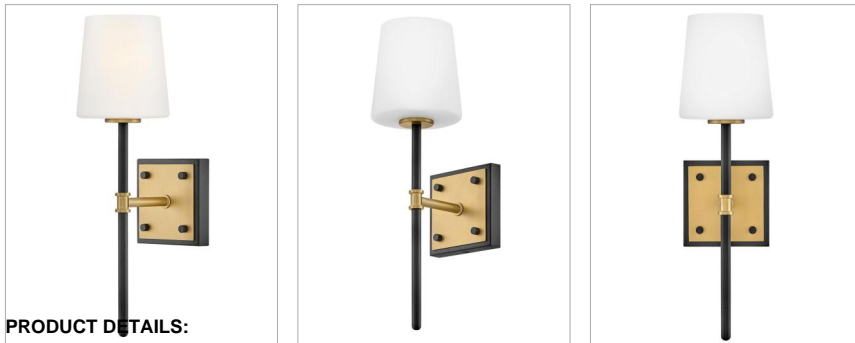

SAUNDERS

46950BK-LCB

MEDIUM SCONCE

Saunders boasts a striking yet effortless appeal, blending traditional elements with captivating, mid-century modern details. A spoked silhouette and decorative stem holders are finished in Black and Lacquered Brass, paired with blown, etched opal glass shades.

DETAILS	
FINISH:	Black
MATERIAL:	Steel
GLASS:	Etched Opal
DIMMABLE:	YES, WITH DIMMABLE LAMP (NOT INCLUDED)

DIMENSIONS	
WIDTH:	4.8"
HEIGHT:	16"
WEIGHT:	2.1lb
BACK PLATE:	4.5" Sq.
EXTENSION:	6.3"
TOP TO OUTLET:	9.25"

LIGHT SOURCE	
LIGHT SOURCE:	Socketed
WATTAGE:	1-5w Cand. LED, 60w Equiv.
VOLTAGE:	120v

SHIPPING	
CARTON LENGTH:	13
CARTON WIDTH:	9.8
CARTON HEIGHT:	7.8
CARTON WEIGHT:	3.1

PRODUCT DETAILS:

- Suitable for use in dry (indoor) locations as defined by NEC and CEC. Meets United States UL Underwriters Laboratories & CSA Canadian Standards Association Product Safety Standards.
- Ideal for vintage filament bulbs (not included)
- Hand-blown, etched opal glass shades.
- Merging the best of traditional and modern elements with a sophisticated and streamlined look