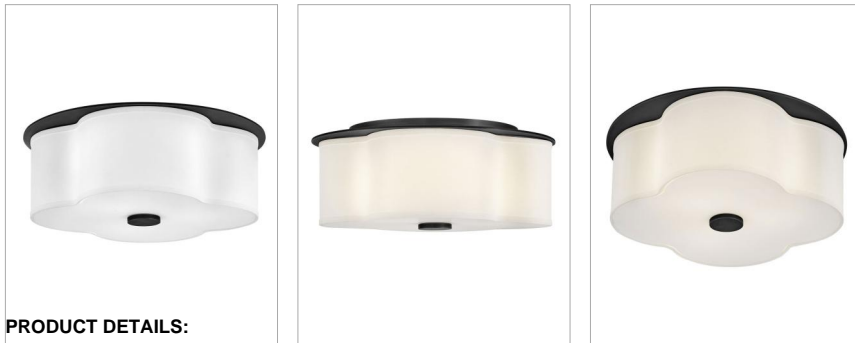

DELANEY

46443BK

MEDIUM FLUSH MOUNT

The curved quatrefoil silhouette of Delaney's off-white linen shade elegantly complements traditional aesthetics. Etched glass softly diffuses light, while an oversized decorative canopy in Heritage Brass or Black provides a subtle contrast.

DETAILS	
FINISH:	Black
MATERIAL:	Steel
GLASS:	Etched
SHADE:	Off-White Linen
DIMMABLE:	YES, WITH DIMMABLE LAMP (NOT INCLUDED)

DIMENSIONS	
WIDTH:	20"
HEIGHT:	8.3"
WEIGHT:	20.6lb

LIGHT SOURCE	
LIGHT SOURCE:	Socketed
WATTAGE:	3-7w Med. LED, 60w Equiv.
VOLTAGE:	120v

MOUNTING	
CANOPY:	13.5" Dia.

SHIPPING	
CARTON LENGTH:	23
CARTON WIDTH:	23
CARTON HEIGHT:	13.3
CARTON WEIGHT:	24.9

PRODUCT DETAILS:

- Suitable for use in dry (indoor) locations as defined by NEC and CEC. Meets United States UL Underwriters Laboratories & CSA Canadian Standards Association Product Safety Standards.
- Ideal for vintage filament bulbs (not included)
- Merging the best of traditional and modern elements with a sophisticated and streamlined look