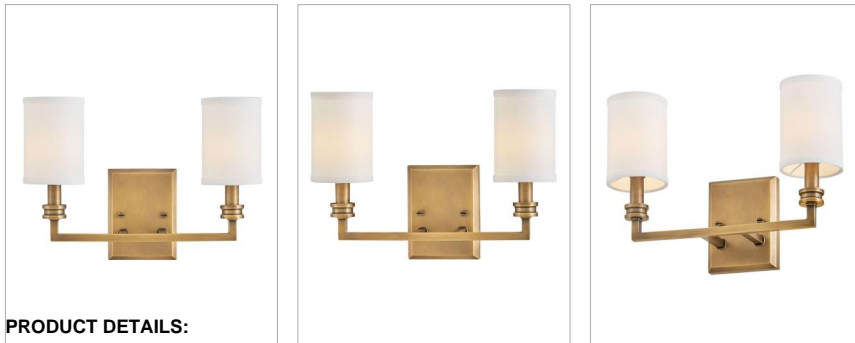

MOORE

46412HB

MEDIUM SCONCE

A modern interpretation of traditional torch sconces, Moore's square stems and beveled back plate are complemented by decorative cast details. Off-white linen shades accentuated by top and bottom binding create a sophisticated, tailored look.

DETAILS	
FINISH:	Heritage Brass
MATERIAL:	Steel
GLASS:	Etched Opal
SHADE:	Off-White Linen
DIMMABLE:	YES - WITH DIMMABLE LAMP (NOT INCLUDED)

DIMENSIONS	
WIDTH:	15"
HEIGHT:	10.5"
WEIGHT:	1.9lb
BACK PLATE:	4.5"W X 6"H
EXTENSION:	6.5"
TOP TO OUTLET:	7.5"

LIGHT SOURCE	
LIGHT SOURCE:	Socketed
WATTAGE:	2-5w Cand. LED, 40w Equiv.
VOLTAGE:	120v

SHIPPING	
CARTON LENGTH:	18.5
CARTON WIDTH:	10
CARTON HEIGHT:	12
CARTON WEIGHT:	3.5

PRODUCT DETAILS:

- Suitable for use in dry (indoor) locations as defined by NEC and CEC. Meets United States UL Underwriters Laboratories & CSA Canadian Standards Association Product Safety Standards.
- Merging the best of traditional and modern elements with a sophisticated and streamlined look
- Ideal for vintage filament bulbs (not included)